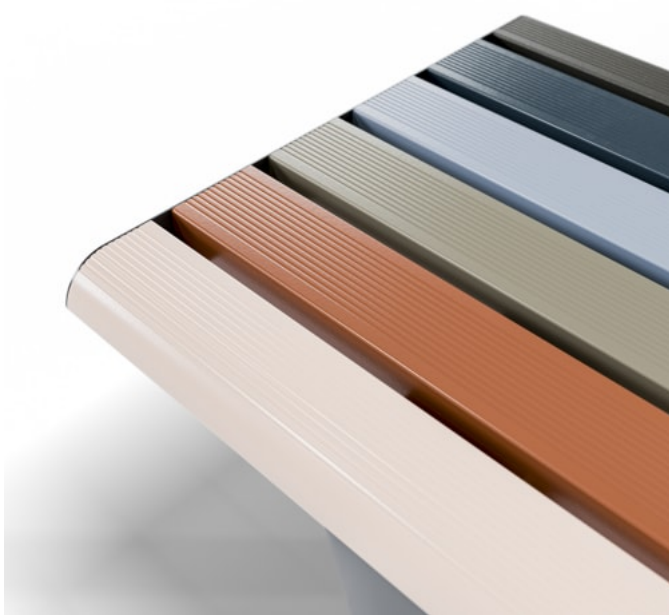

Avenue Form Straight Bench Anodised Batten PC Charcoal Frame

Avenue Form Straight Bench Alugrain Batten Golden Gum
PC Charcoal Frame

Avenue Form Straight Bench PC Moonlight

AVENUE FORM STRAIGHT BENCH

Seating » Benches

Avenue Form Straight Bench PC Charcoal

Avenue Form Batten End Cap Detail

Avenue Form Anodised Batten Detail

Avenue Form Golden Gum Alugrain Batten Detail

AVENUE FORM STRAIGHT BENCH

Seating » Benches

Avenue Form Alugrain Batten Detail

Avenue Form Bold PC Batten Detail

Avenue Form Anodised Batten Detail

AVENUE FORM STRAIGHT BENCH

Seating » Benches

Clean, linear seating built for high-use public environments. Lightweight aluminium and softened detailing deliver lasting durability across paths, plazas, and campuses.

Description

Avenue Form Straight Bench provides a clean, linear seating solution suited to high use public environments. The lightweight aluminium frame and softened detailing support long term durability and everyday comfort across paths, plazas, and campus settings. Aluminium battens are available in anodised, powder-coated, or Alugrain timber-look finishes that reduce reliance on hardwood while retaining natural warmth.