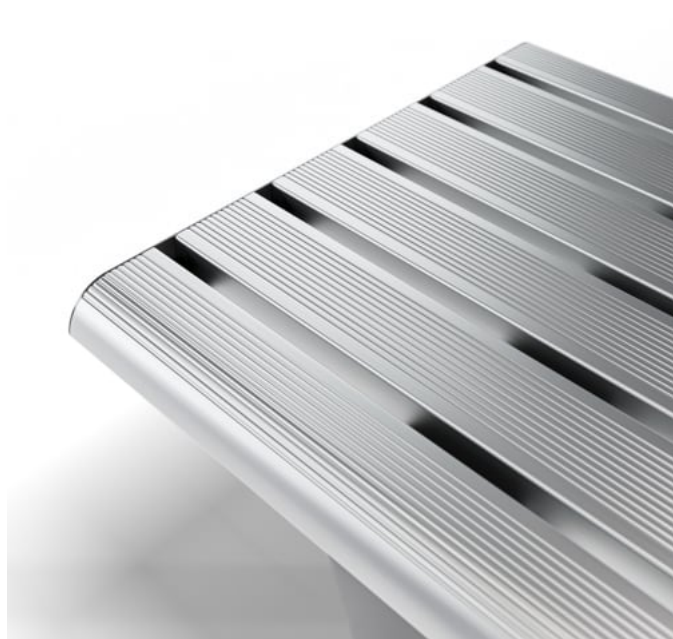

Avenue Form Straight Bench Anodised Batten PC Charcoal Frame

Avenue Form Straight Bench Alugrain Batten Golden Gum
PC Charcoal Frame

Avenue Form Straight Bench PC Moonlight

AVENUE FORM STRAIGHT BENCH

Seating » Benches

Avenue Form Straight Bench PC Charcoal

Avenue Form Batten End Cap Detail

Avenue Form Anodised Batten Detail

Avenue Form Golden Gum Alugrain Batten Detail

AVENUE FORM STRAIGHT BENCH

Seating » Benches

Avenue Form Alugrain Batten Detail

Avenue Form Bold PC Batten Detail

Avenue Form Anodised Batten Detail

AVENUE FORM STRAIGHT BENCH

Seating » Benches

Clean, linear seating built for high-use public environments. Lightweight aluminium and softened detailing deliver lasting durability across paths, plazas, and campuses.

Description

Avenue Form Straight Bench provides a clean, linear seating solution suited to high use public environments. The lightweight aluminium frame and softened detailing support long term durability and everyday comfort across paths, plazas, and campus settings. Aluminium battens are available in anodised, powder-coated, or Alugrain timber-look finishes that reduce reliance on hardwood while retaining natural warmth.