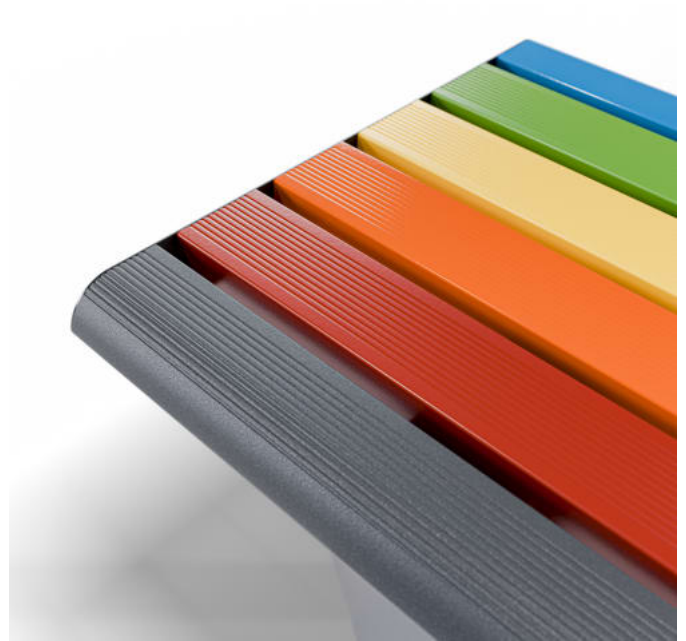

Avenue Form Straight Bench Anodised Batten PC Charcoal Frame

Avenue Form Straight Bench Alugrain Batten Golden Gum
PC Charcoal Frame

Avenue Form Straight Bench PC Moonlight

AVENUE FORM STRAIGHT BENCH

Seating » Benches

Avenue Form Straight Bench PC Charcoal

Avenue Form Batten End Cap Detail

Avenue Form Anodised Batten Detail

Avenue Form Golden Gum Alugrain Batten Detail

AVENUE FORM STRAIGHT BENCH

Seating » Benches

Avenue Form Alugrain Batten Detail

Avenue Form Bold PC Batten Detail

Avenue Form Anodised Batten Detail

AVENUE FORM STRAIGHT BENCH

Seating » Benches

Clean, linear seating built for high-use public environments. Lightweight aluminium and softened detailing deliver lasting durability across paths, plazas, and campuses.

Description

Avenue Form Straight Bench provides a clean, linear seating solution suited to high use public environments. The lightweight aluminium frame and softened detailing support long term durability and everyday comfort across paths, plazas, and campus settings. Aluminium battens are available in anodised, powder-coated, or Alugrain timber-look finishes that reduce reliance on hardwood while retaining natural warmth.