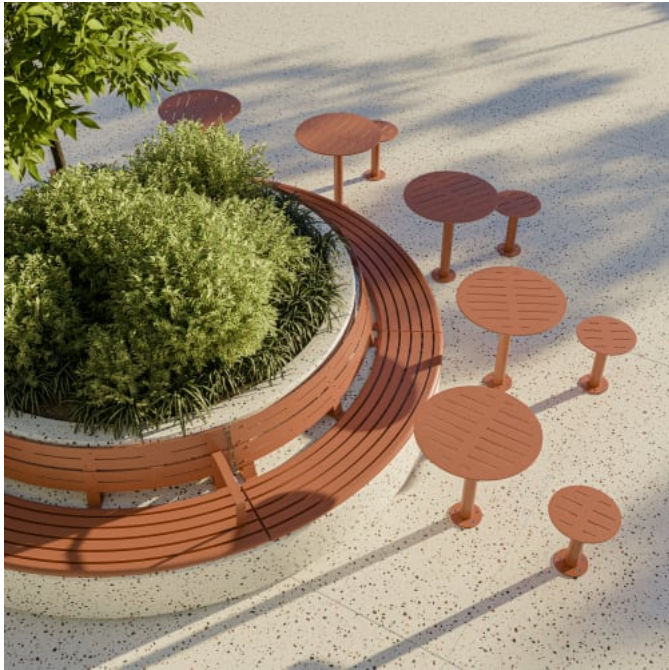

AVENUE FORM CAFE TABLE

Tables » Dining Height Tables

Avenue Form Cafe Table with Cafe Stool PC Claypot