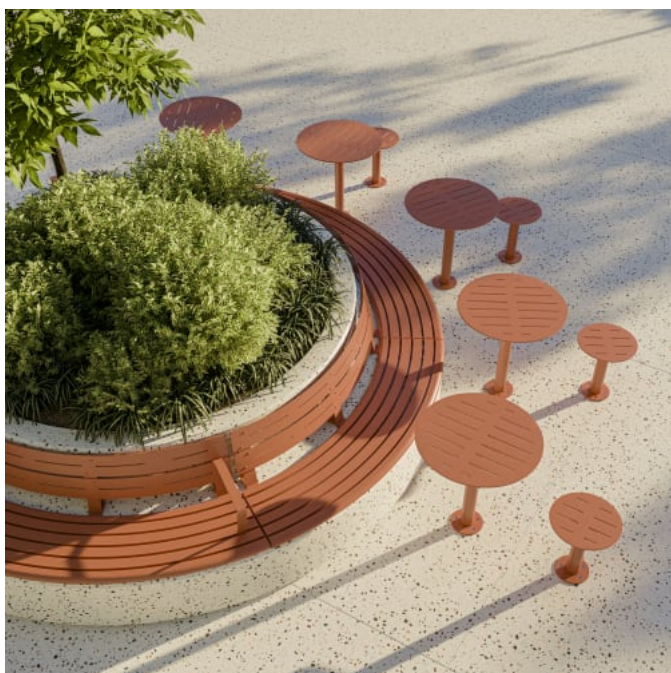

# AVENUE FORM CAFE STOOL

Seating » Stools

Collections: **Avenue Form**

Designed By: **Botton + Gardiner**

Applications: **Outdoor**

# AVENUE FORM CAFE STOOL

Seating » Stools

Avenue Form Cafe Table with Cafe Stool PC Claypot

Avenue Form Cafe Stool PC Charcoal Top Detail

Avenue Form Cafe Stool PC Moonlight

Avenue Form Cafe Stool PC Charcoal

# AVENUE FORM CAFE STOOL

Seating » Stools

Perch with purpose. Robust, balanced seating built for the energy of informal dining and high-turnover environments.

## Description

**Avenue Form Café Stool** provides a simple, robust seating option that complements the café table and suits high activity outdoor areas.

Avenue Form Café Stool continue the collection's refined design language in a more compact, social format. Defined by softened radii and a clean architectural profile, they bring cohesion to breakout zones, terraces, and hospitality settings. The rounded edge detail echoes the broader Avenue Form range, ensuring visual continuity across mixed seating environments.