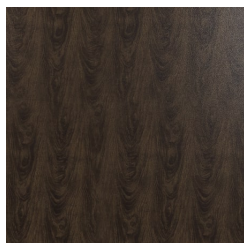

b+g Anodised AU

Anodised Aluminium

b+g Alugrain AU

Curly Birch

Golden Gum

African Blackwood

Blackbutt

Casuarina

Charred Timber

Coastal Spotted Gum

Weathered Timber

B+G Powder Coat - Bold AU

Bondi Blue - Gloss

Leaf - Satin

Lobster - Satin

Moonlight - Satin