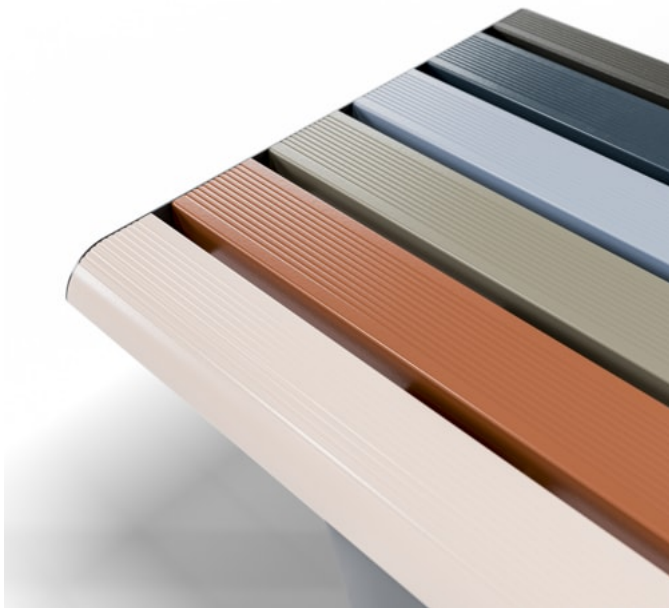

Avenue Form Anodised Batten Detail

Avenue Form Golden Gum Alugrain Batten Detail

AVENUE FORM CURVED BENCH

Seating » Benches

Avenue Form Alugrain Batten Detail

Avenue Form Bold PC Batten Detail

Avenue Form Anodised Batten Detail

Description

Avenue Form Curved Bench adds controlled curvature that defines edges and supports intuitive movement. The standard radius simplifies specification, enabling concave or convex layouts to be delivered with confidence. Durable aluminium and subtle detailing ensure lasting comfort and cohesion. Aluminium battens are available in anodised, powder-coated, or Alugrain timber-look finishes that reduce reliance on hardwood while retaining natural warmth.