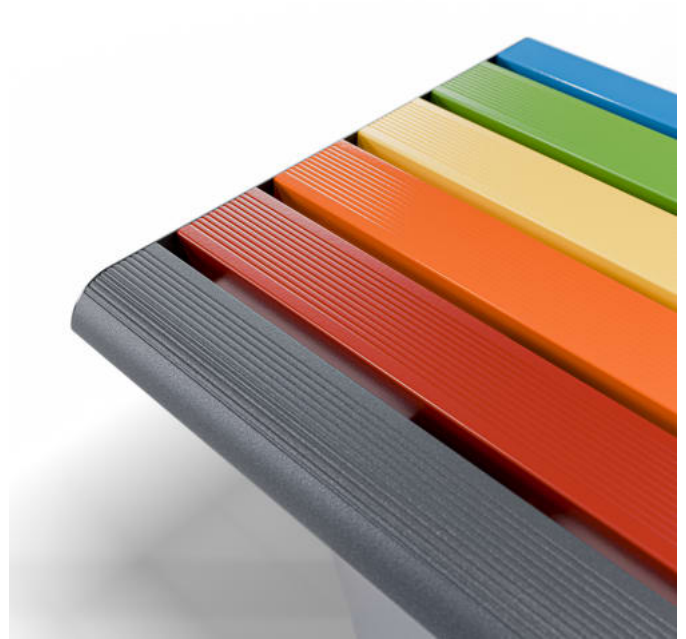

Avenue Form Anodised Batten Detail

Avenue Form Golden Gum Alugrain Batten Detail

AVENUE FORM CURVED BENCH

Seating » Benches

Avenue Form Alugrain Batten Detail

Avenue Form Bold PC Batten Detail

Avenue Form Anodised Batten Detail

Description

Avenue Form Curved Bench adds controlled curvature that defines edges and supports intuitive movement. The standard radius simplifies specification, enabling concave or convex layouts to be delivered with confidence. Durable aluminium and subtle detailing ensure lasting comfort and cohesion. Aluminium battens are available in anodised, powder-coated, or Alugrain timber-look finishes that reduce reliance on hardwood while retaining natural warmth.