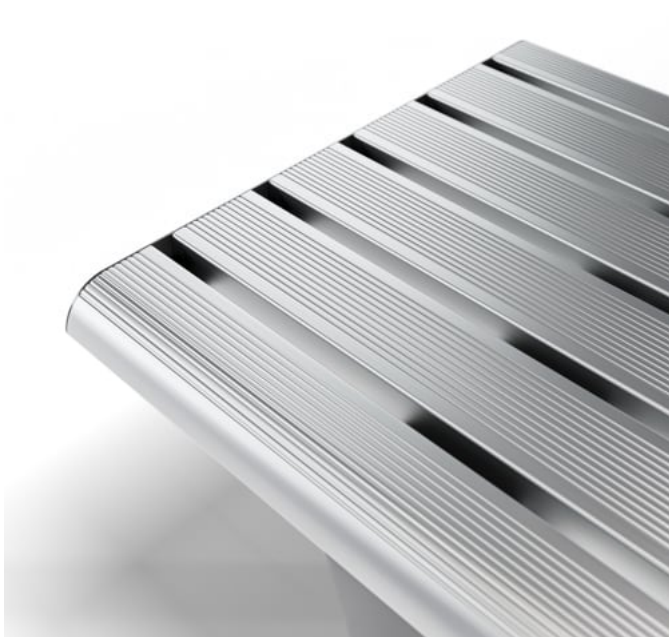

Avenue Form Curved Detail Anodised

AF Curved Bench Alugrain Golden Gum PC Charcoal

AF Curved Bench Anodised PC Charcoal

AVENUE FORM CURVED BENCH

Seating » Benches

AF Curved Bench PC Charcoal

AF Curved Bench PC Moonlight

Avenue Form Anodised Batten Detail

Avenue Form Golden Gum Alugrain Batten Detail

AVENUE FORM CURVED BENCH

Seating » Benches

Avenue Form Alugrain Batten Detail

Avenue Form Bold PC Batten Detail

Avenue Form Anodised Batten Detail

Description

Avenue Form Curved Bench adds controlled curvature that defines edges and supports intuitive movement. The standard radius simplifies specification, enabling concave or convex layouts to be delivered with confidence. Durable aluminium and subtle detailing ensure lasting comfort and cohesion. Aluminium battens are available in anodised, powder-coated, or Alugrain timber-look finishes that reduce reliance on hardwood while retaining natural warmth.

Avenue Form reinterprets traditional public seating through a refined contemporary lens. At its core, Avenue Form gives designers the freedom to shape the landscape, not simply furnish it. Straight, concave, and convex geometries form a flexible framework that defines edges, guides movement, and introduces structure to open ground planes. Modular clarity allows thoughtful configurations that create flow, establish gathering pockets, and transform underutilised areas into intentional destinations.