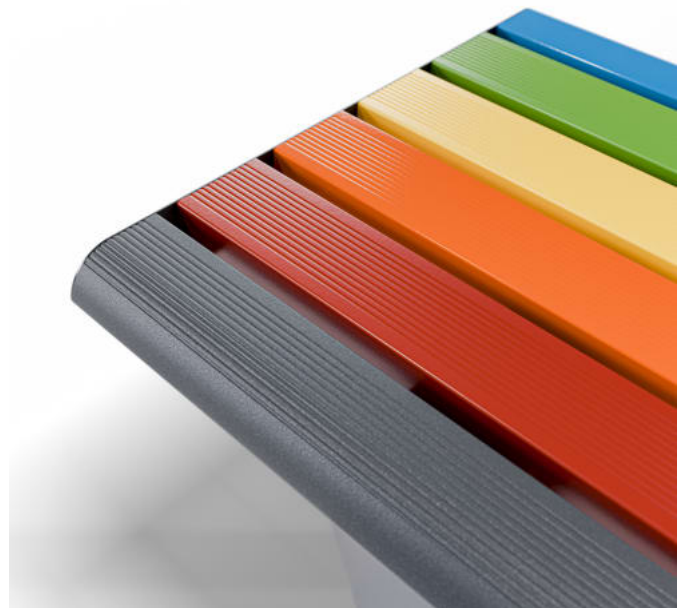

AF Straight Plinth Bench Alugrain Golden Gum PC Charcoal

AF Straight Plinth Bench PC Moonlight

AF Straight Plinth Bench PC Charcoal

AVENUE FORM STRAIGHT PLINTH BENCH

Seating » Benches

Avenue Form Anodised Batten Detail

Avenue Form Golden Gum Alugrain Batten Detail

Avenue Form Alugrain Batten Detail

Avenue Form Bold PC Batten Detail

AVENUE FORM STRAIGHT PLINTH BENCH

Seating » Benches

Avenue Form Anodised Batten Detail

AVENUE FORM STRAIGHT PLINTH BENCH

Description

Avenue Form Straight Plinth Bench delivers a simple, robust seating solution mounted directly to a plinth. The streamlined aluminium profile offers long term durability while maintaining a clean, architectural appearance. Ideal for landscape walls and integrated seating edges. Aluminium battens are available in anodised, powder-coated, or Alugrain finishes in timber-look options that reduce reliance on hardwood while retaining natural warmth.