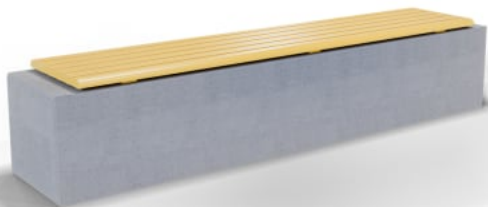

AVENUE FORM STRAIGHT PLINTH BENCH

Seating » Benches

Collections: **Avenue Form**

Designed By: **Botton + Gardiner**

Applications: **Outdoor**

AVENUE FORM STRAIGHT PLINTH BENCH

Seating » Benches

AF Straight Plinth Bench Anodised PC Charcoal

AF Straight Plinth Bench Alugrain Golden Gum PC Charcoal

AF Straight Plinth Bench PC Moonlight

AF Straight Plinth Bench PC Charcoal

AVENUE FORM STRAIGHT PLINTH BENCH

Seating » Benches

Avenue Form Anodised Batten Detail

Seating » Benches

Seating that emerges from the landscape itself, mounted directly to plinths. Streamlined aluminium profile maintains a clean architectural appearance, ideal for landscape walls and integrated edges.

Description

Avenue Form Straight Plinth Bench delivers a simple, robust seating solution mounted directly to a plinth. The streamlined aluminium profile offers long term durability while maintaining a clean, architectural appearance. Ideal for landscape walls and integrated seating edges. Aluminium battens are available in anodised, powder-coated, or Alugrain finishes in timber-look options that reduce reliance on hardwood while retaining natural warmth.