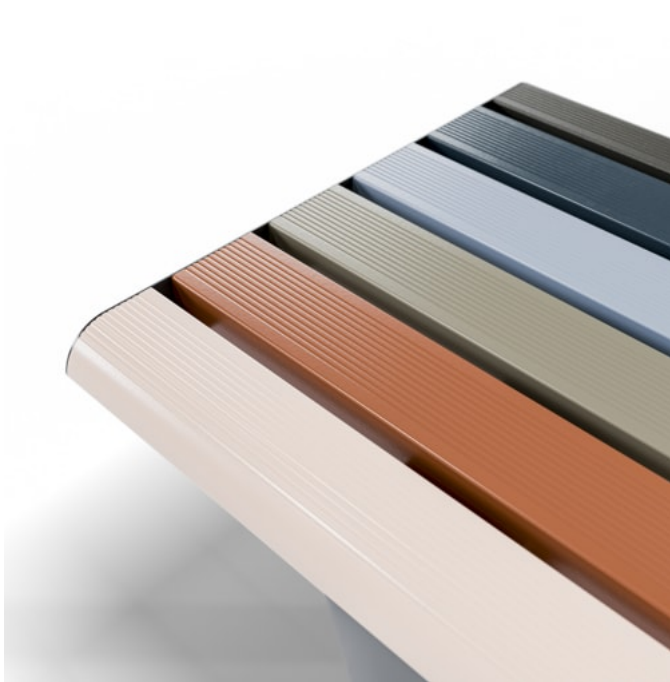

AF Straight Plinth Bench Alugrain Golden Gum PC Charcoal

AF Straight Plinth Bench PC Moonlight

AF Straight Plinth Bench PC Charcoal

AVENUE FORM STRAIGHT PLINTH BENCH

Seating » Benches

Avenue Form Anodised Batten Detail

Avenue Form Golden Gum Alugrain Batten Detail

Avenue Form Alugrain Batten Detail

Avenue Form Bold PC Batten Detail

AVENUE FORM STRAIGHT PLINTH BENCH

Seating » Benches

Avenue Form Anodised Batten Detail

AVENUE FORM STRAIGHT PLINTH BENCH

Seating » Benches

Seating that emerges from the landscape itself, mounted directly to plinths. Streamlined aluminium profile maintains a clean architectural appearance, ideal for landscape walls and integrated edges.

Description

Avenue Form Straight Plinth Bench delivers a simple, robust seating solution mounted directly to a plinth. The streamlined aluminium profile offers long term durability while maintaining a clean, architectural appearance. Ideal for landscape walls and integrated seating edges. Aluminium battens are available in anodised, powder-coated, or Alugrain finishes in timber-look options that reduce reliance on hardwood while retaining natural warmth.