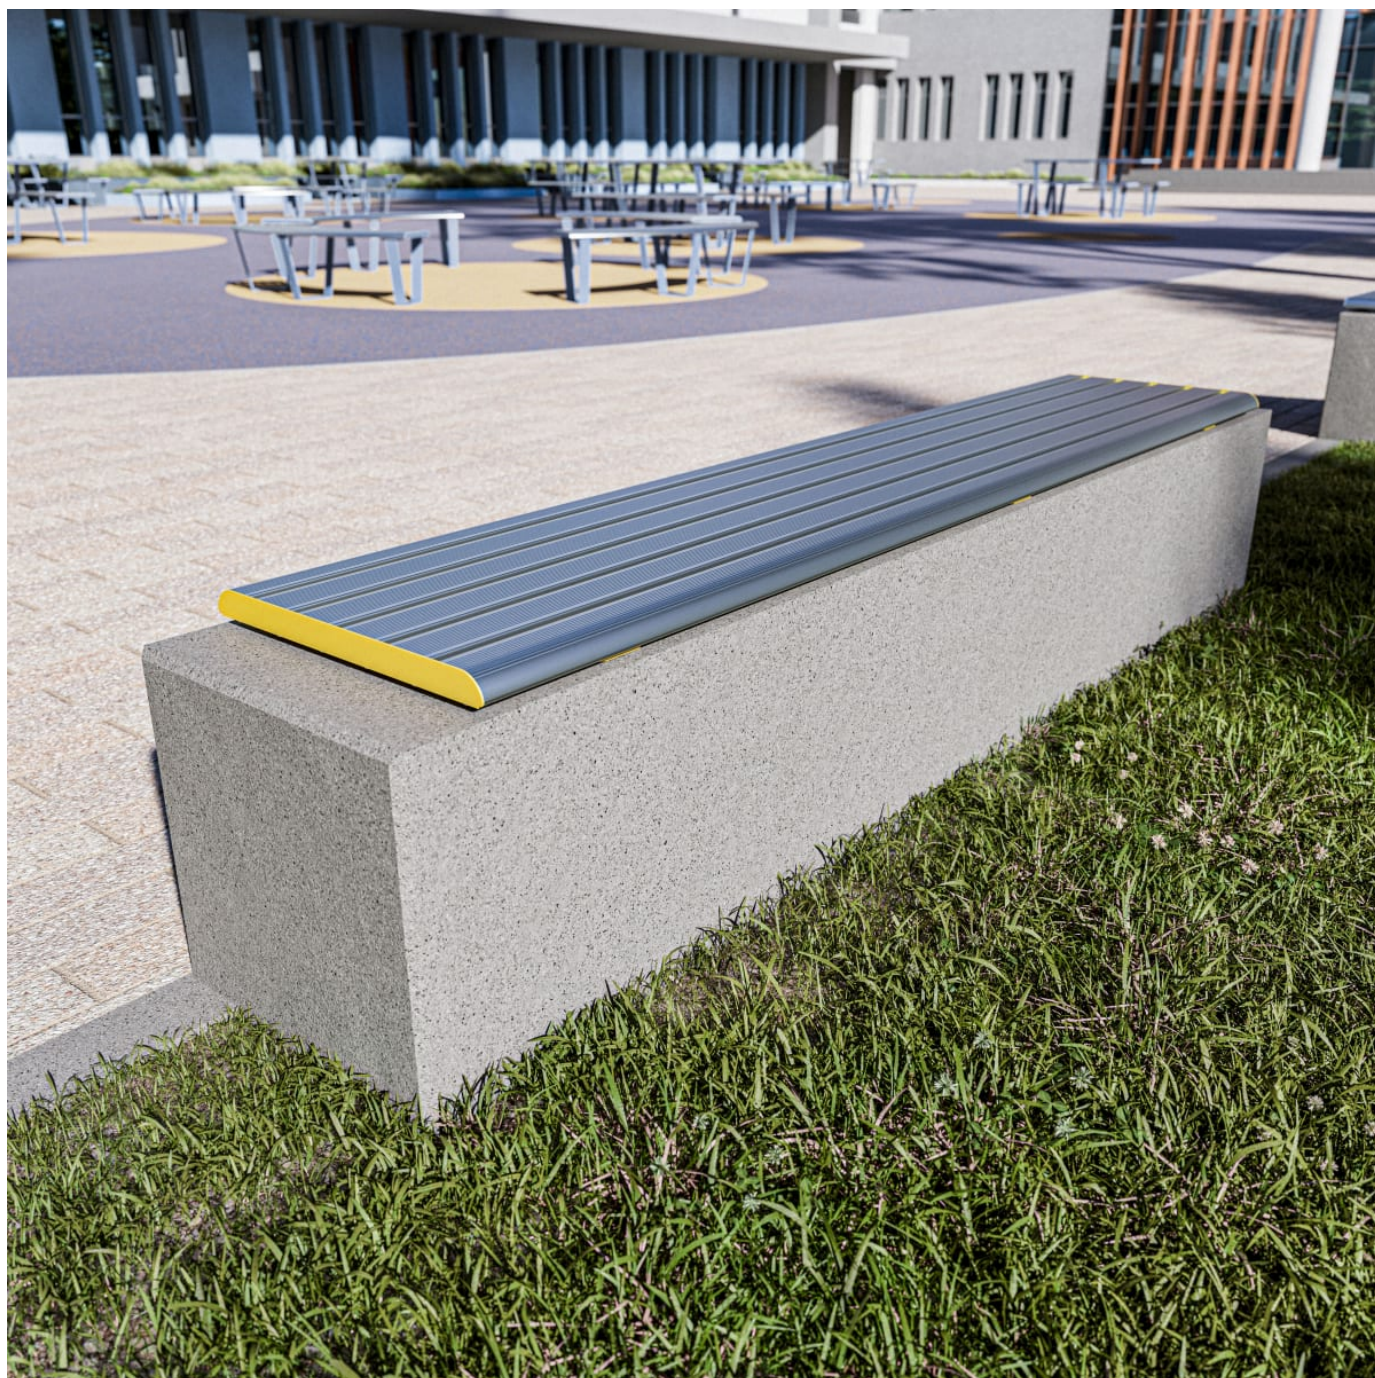

AVENUE FORM STRAIGHT PLINTH BENCH

Seating » Benches

Collections: **Avenue Form**

Designed By: **Botton + Gardiner**

Applications: **Outdoor**

AVENUE FORM STRAIGHT PLINTH BENCH

Seating » Benches

AF Straight Plinth Bench Anodised PC Charcoal

Seating » Benches

Seating that emerges from the landscape itself, mounted directly to plinths. Streamlined aluminium profile maintains a clean architectural appearance, ideal for landscape walls and integrated edges.

Description

Avenue Form Straight Plinth Bench delivers a simple, robust seating solution mounted directly to a plinth. The streamlined aluminium profile offers long term durability while maintaining a clean, architectural appearance. Ideal for landscape walls and integrated seating edges. Aluminium battens are available in anodised, powder-coated, or Alugrain finishes in timber-look options that reduce reliance on hardwood while retaining natural warmth.

Avenue Form reinterprets traditional public seating through a refined contemporary lens. At its core, Avenue Form gives designers the freedom to shape the landscape, not simply furnish it. Straight, concave, and convex geometries form a flexible framework that defines edges, guides movement, and introduces structure to open ground planes. Modular clarity allows thoughtful configurations that create flow, establish gathering pockets, and transform underutilised areas into intentional destinations.