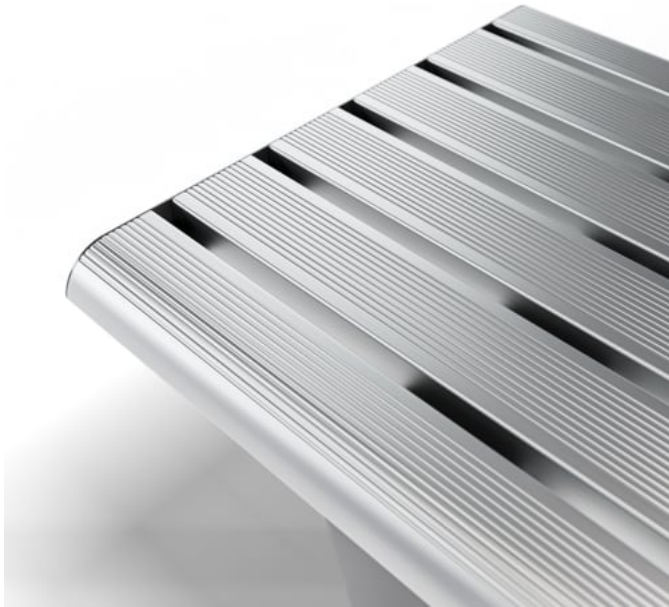

AF Straight Plinth Bench Alugrain Golden Gum PC Charcoal

AF Straight Plinth Bench PC Moonlight

AF Straight Plinth Bench PC Charcoal

AVENUE FORM STRAIGHT PLINTH BENCH

Seating » Benches

Avenue Form Anodised Batten Detail

Seating » Benches

Seating that emerges from the landscape itself, mounted directly to plinths. Streamlined aluminium profile maintains a clean architectural appearance, ideal for landscape walls and integrated edges.

Description

Avenue Form Straight Plinth Bench delivers a simple, robust seating solution mounted directly to a plinth. The streamlined aluminium profile offers long term durability while maintaining a clean, architectural appearance. Ideal for landscape walls and integrated seating edges. Aluminium battens are available in anodised, powder-coated, or Alugrain finishes in timber-look options that reduce reliance on hardwood while retaining natural warmth.