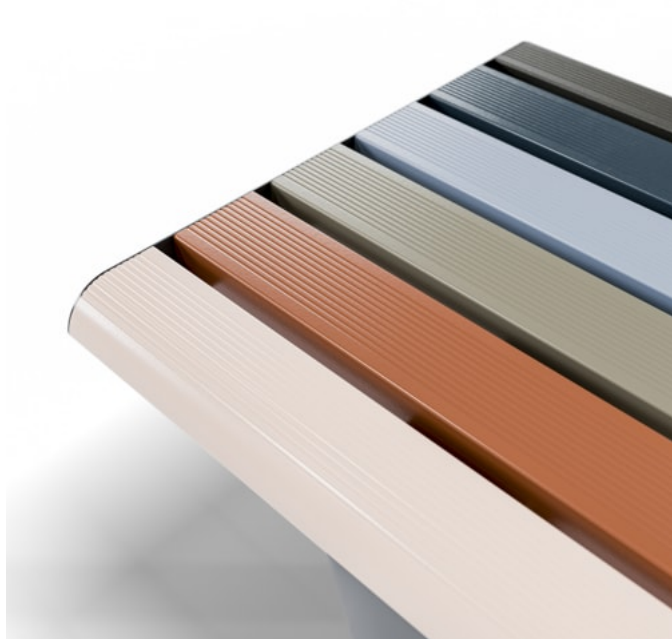

AF Straight Seat Alugrain Battens Golden Gum PC Charcoal

AF Straight Seat PC Moonlight

AF Straight Seat PC Charcoal

AVENUE FORM STRAIGHT SEAT

Seating » Seats

Avenue Form Carriage Bolt Detail

Avenue Form Anodised Batten Detail

Avenue Form Golden Gum Alugrain Batten Detail

Avenue Form Alugrain Batten Detail

AVENUE FORM STRAIGHT SEAT

Seating » Seats

Avenue Form Bold PC Batten Detail

Avenue Form Anodised Batten Detail

AVENUE FORM STRAIGHT SEAT

Seating » Seats

Single sided seating with balanced, ergonomic profile. Softened edges and compliant battens ensure resilience in high-traffic outdoor settings.

Description

Avenue Form Straight Seat delivers single sided seating with a balanced, ergonomic profile suited to active public areas. Softened edges and compliant battens enhance comfort, while the aluminium construction ensures resilience in demanding outdoor settings. Aluminium battens are available in anodised, powder-coated, or Alugrain finishes in timber-look options that reduce reliance on hardwood while retaining natural warmth.