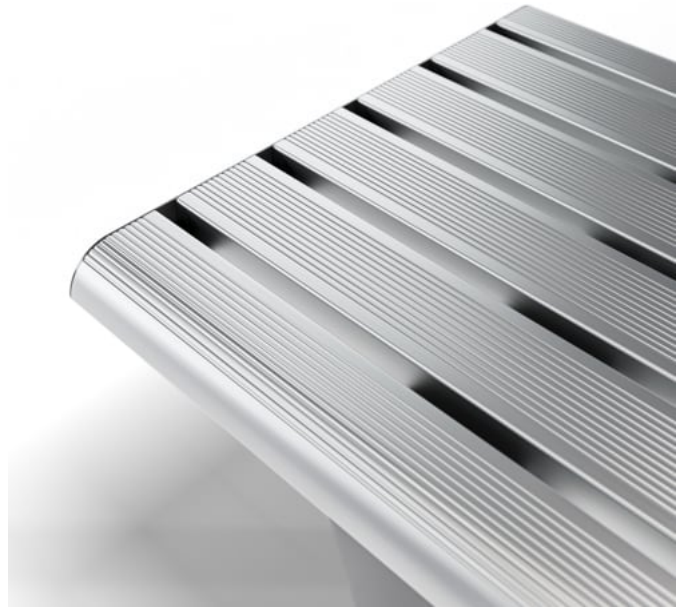

AF Straight Seat Alugrain Battens Golden Gum PC Charcoal

AF Straight Seat PC Moonlight

AF Straight Seat PC Charcoal

AVENUE FORM STRAIGHT SEAT

Seating » Seats

Avenue Form Carriage Bolt Detail

Avenue Form Anodised Batten Detail

Avenue Form Golden Gum Alugrain Batten Detail

Avenue Form Alugrain Batten Detail

AVENUE FORM STRAIGHT SEAT

Seating » Seats

Avenue Form Bold PC Batten Detail

Avenue Form Anodised Batten Detail

AVENUE FORM STRAIGHT SEAT

Seating » Seats

Single sided seating with balanced, ergonomic profile. Softened edges and compliant battens ensure resilience in high-traffic outdoor settings.

Description

Avenue Form Straight Seat delivers single sided seating with a balanced, ergonomic profile suited to active public areas. Softened edges and compliant battens enhance comfort, while the aluminium construction ensures resilience in demanding outdoor settings. Aluminium battens are available in anodised, powder-coated, or Alugrain finishes in timber-look options that reduce reliance on hardwood while retaining natural warmth.

Avenue Form reinterprets traditional public seating through a refined contemporary lens. At its core, Avenue Form gives designers the freedom to shape the landscape, not simply furnish it. Straight, concave, and convex geometries form a flexible framework that defines edges, guides movement, and introduces structure to open ground planes. Modular clarity allows thoughtful configurations that create flow, establish gathering pockets, and transform underutilised areas into intentional destinations.