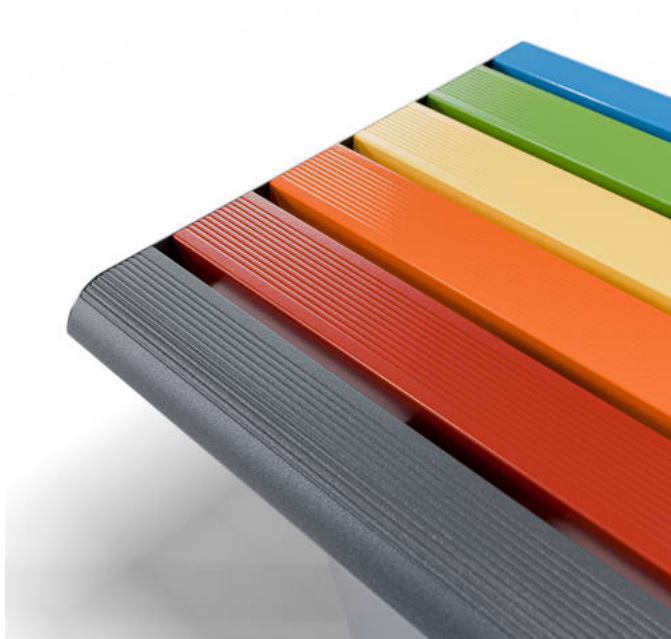

AF Straight Seat Alugrain Battens Golden Gum PC Charcoal

AF Straight Seat PC Moonlight

AF Straight Seat PC Charcoal

AVENUE FORM STRAIGHT SEAT

Seating » Seats

Avenue Form Carriage Bolt Detail

Avenue Form Anodised Batten Detail

Avenue Form Golden Gum Alugrain Batten Detail

Avenue Form Alugrain Batten Detail

AVENUE FORM STRAIGHT SEAT

Seating » Seats

Avenue Form Bold PC Batten Detail

Avenue Form Anodised Batten Detail

AVENUE FORM STRAIGHT SEAT

Seating » Seats

Single sided seating with balanced, ergonomic profile. Softened edges and compliant battens ensure resilience in high-traffic outdoor settings.

Description

Avenue Form Straight Seat delivers single sided seating with a balanced, ergonomic profile suited to active public areas. Softened edges and compliant battens enhance comfort, while the aluminium construction ensures resilience in demanding outdoor settings. Aluminium battens are available in anodised, powder-coated, or Alugrain finishes in timber-look options that reduce reliance on hardwood while retaining natural warmth.

Avenue Form reinterprets traditional public seating through a refined contemporary lens. At its core, Avenue Form gives designers the freedom to shape the landscape, not simply furnish it. Straight, concave, and convex geometries form a flexible framework that defines edges, guides movement, and introduces structure to open ground planes. Modular clarity allows thoughtful configurations that create flow, establish gathering pockets, and transform underutilised areas into intentional destinations.