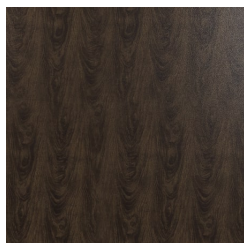

Colour & Finish Options

b+g Anodised AU

Anodised Aluminium

b+g Alugrain AU

Curly Birch

Golden Gum

African Blackwood

Blackbutt

Casuarina

Charred Timber

Coastal Spotted Gum

Weathered Timber

B+G Powder Coat - Bold AU

Bondi Blue - Gloss

Leaf - Satin

Lobster - Satin

Moonlight - Satin

Sensation - Gloss

B+G Powder Coat - Core AU

AVENUE FORM TABLE

Tables » Dining Height Tables

Black - Satin

Charcoal - Satin

Matt Black - Matt