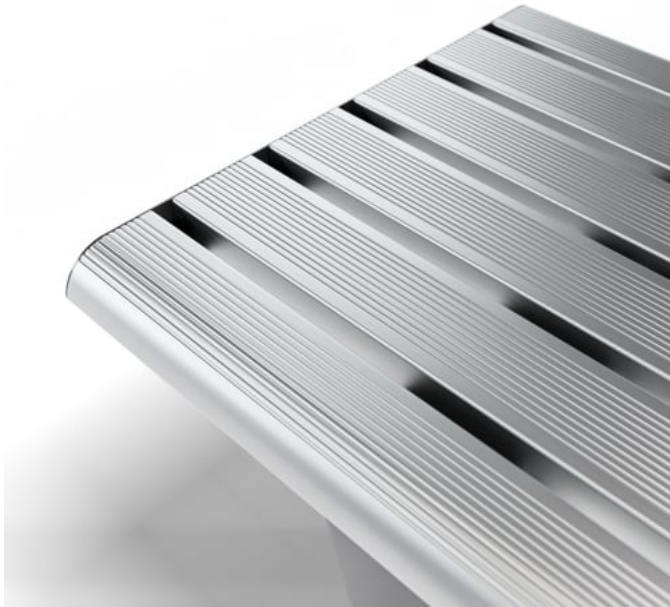

AF Table Alugrain Golden Gum Battens PC Charcoal

AF Table PC Moonlight

AF Table PC Charcoal

AVENUE FORM TABLE

Tables » Dining Height Tables

Avenue Form Anodised Batten Detail

Avenue Form Golden Gum Alugrain Batten Detail

Avenue Form Alugrain Batten Detail

Avenue Form Bold PC Batten Detail

AVENUE FORM TABLE

Tables » Dining Height Tables

Avenue Form Anodised Batten Detail

AVENUE FORM TABLE

Tables » Dining Height Tables

Where conversation and collaboration converge. Sturdy, refined surface suited to outdoor dining, study, and gathering. Clean profile integrates seamlessly with both straight and curved seating configurations.

Description

Avenue Form Table delivers a sturdy, refined surface suited to outdoor dining, study and gathering. The clean profile integrates easily with both straight and curved seating. Table battens are available in anodised, powder-coated, or Alugrain timber-look finishes that reduce reliance on hardwood while retaining natural warmth.