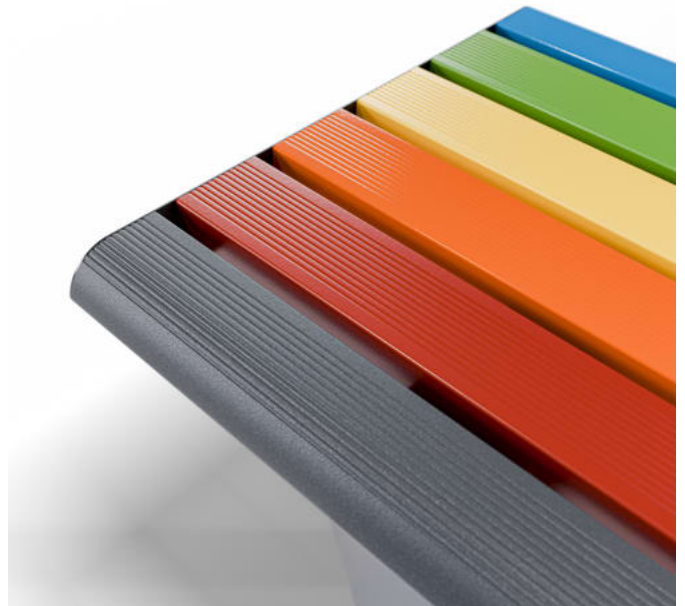

AF Table Alugrain Golden Gum Battens PC Charcoal

AF Table PC Moonlight

AF Table PC Charcoal

AVENUE FORM TABLE

Tables » Dining Height Tables

Avenue Form Anodised Batten Detail

Avenue Form Golden Gum Alugrain Batten Detail

Avenue Form Alugrain Batten Detail

Avenue Form Bold PC Batten Detail

AVENUE FORM TABLE

Tables » Dining Height Tables

Avenue Form Anodised Batten Detail

AVENUE FORM TABLE

Tables » Dining Height Tables

Where conversation and collaboration converge. Sturdy, refined surface suited to outdoor dining, study, and gathering. Clean profile integrates seamlessly with both straight and curved seating configurations.

Description

Avenue Form Table delivers a sturdy, refined surface suited to outdoor dining, study and gathering. The clean profile integrates easily with both straight and curved seating. Table battens are available in anodised, powder-coated, or Alugrain timber-look finishes that reduce reliance on hardwood while retaining natural warmth.