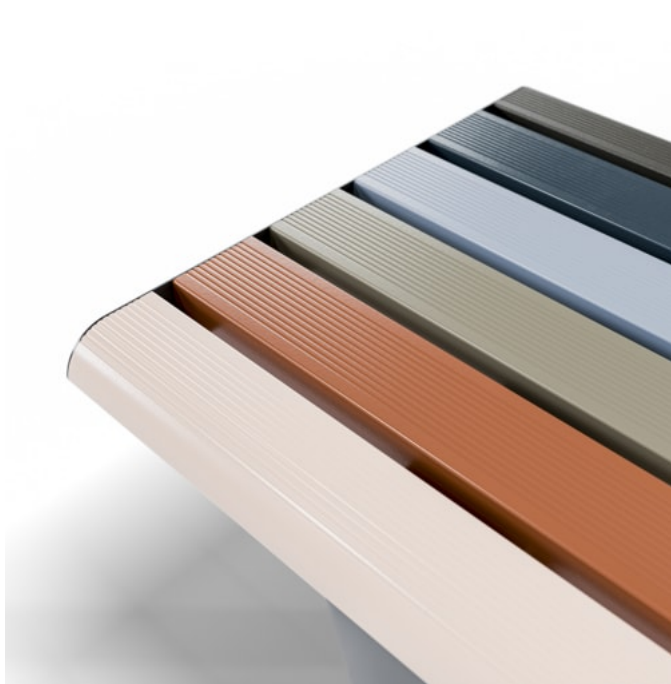

AF Table Alugrain Golden Gum Battens PC Charcoal

AF Table PC Moonlight

AF Table PC Charcoal

AVENUE FORM TABLE

Tables » Dining Height Tables

Avenue Form Anodised Batten Detail

Avenue Form Golden Gum Alugrain Batten Detail

Avenue Form Alugrain Batten Detail

Avenue Form Bold PC Batten Detail

AVENUE FORM TABLE

Tables » Dining Height Tables

Avenue Form Anodised Batten Detail

AVENUE FORM TABLE

Tables » Dining Height Tables

Where conversation and collaboration converge. Sturdy, refined surface suited to outdoor dining, study, and gathering. Clean profile integrates seamlessly with both straight and curved seating configurations.