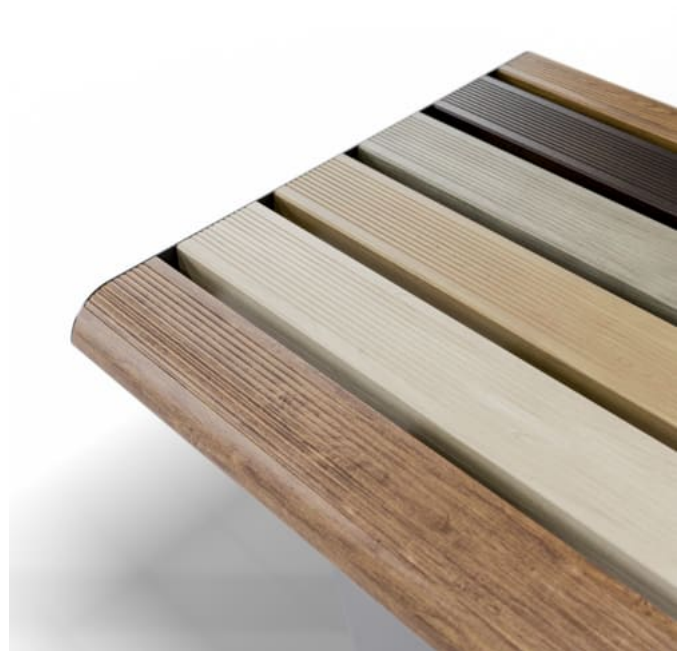

AVENUE FORM TABLE AS1428.2

Tables » Dining Height Tables

Collections: **Avenue Form**

Designed By: **Botton + Gardiner**

Applications: **Outdoor**

AVENUE FORM TABLE AS1428.2

Tables » Dining Height Tables

AF Table AS1428.2 Alugrain Battens Golden Gum PC
Moonlight

AF Table AS1428.2 Anodised Battens PC Charcoal

AF Table AS1428.2 Alugrain Battens Golden Gum PC
Charcoal

AF Table AS1428.2 PC Moonlight

AVENUE FORM TABLE AS1428.2

Tables » Dining Height Tables

AF Table AS1428.2 PC Charcoal

Avenue Form Anodised Batten Detail

Avenue Form Golden Gum Alugrain Batten Detail

Avenue Form Alugrain Batten Detail

AVENUE FORM TABLE AS1428.2

Tables » Dining Height Tables

Avenue Form Bold PC Batten Detail