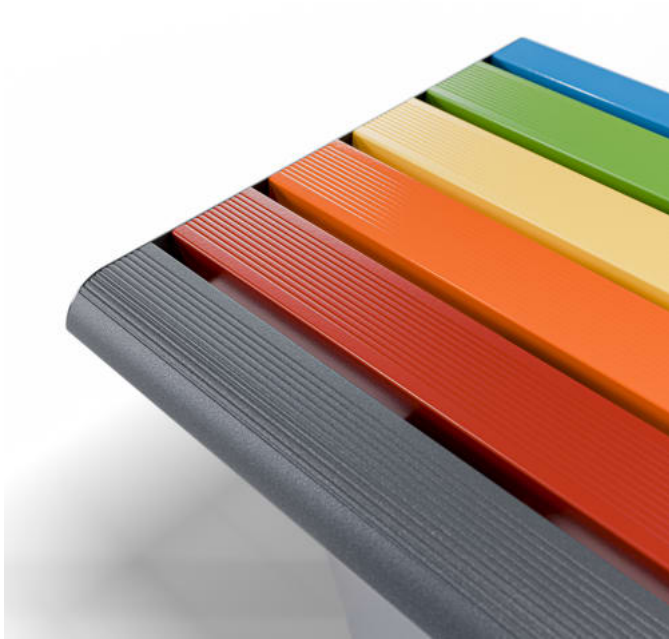

AF Table AS1428.2 Anodised Battens PC Charcoal

AF Table AS1428.2 Alugrain Battens Golden Gum PC
Charcoal

AF Table AS1428.2 PC Moonlight

AVENUE FORM TABLE AS1428.2

Tables » Dining Height Tables

AF Table AS1428.2 PC Charcoal

Avenue Form Anodised Batten Detail

Avenue Form Golden Gum Alugrain Batten Detail

Avenue Form Alugrain Batten Detail

AVENUE FORM TABLE AS1428.2

Tables » Dining Height Tables

Avenue Form Bold PC Batten Detail

Avenue Form Anodised Batten Detail

AVENUE FORM TABLE AS1428.2

Tables » Dining Height Tables

Generous clearances, inclusive design. Accessible table access that welcomes everyone to the table, literally. AS compliant design suited to public and campus settings without visual compromise.

✓ AS1428.2

Description

Avenue Form Table AS 1428.2 provides accessible, compliant table access with clear legroom and inclusive proportions suited to public and campus settings. Table battens are available in anodised, powder-coated, or Alugrain timber-look finishes that reduce reliance on hardwood while retaining natural warmth.