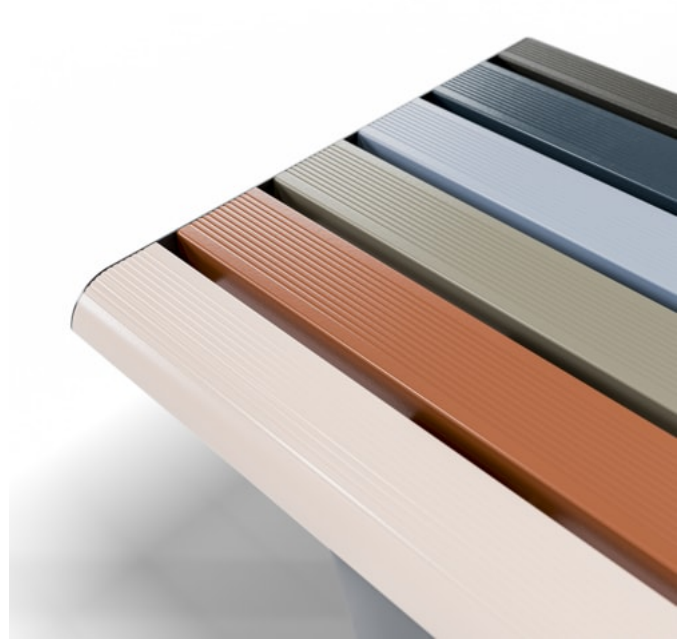

AF Table AS1428.2 Anodised Battens PC Charcoal

AF Table AS1428.2 Alugrain Battens Golden Gum PC
Charcoal

AF Table AS1428.2 PC Moonlight

AVENUE FORM TABLE AS1428.2

Tables » Dining Height Tables

AF Table AS1428.2 PC Charcoal

Avenue Form Anodised Batten Detail

Avenue Form Golden Gum Alugrain Batten Detail

Avenue Form Alugrain Batten Detail

AVENUE FORM TABLE AS1428.2

Tables » Dining Height Tables

Avenue Form Bold PC Batten Detail

✓ AS1428.2

Description

Avenue Form Table AS 1428.2 provides accessible, compliant table access with clear legroom and inclusive proportions suited to public and campus settings. Table battens are available in anodised, powder-coated, or Alugrain timber-look finishes that reduce reliance on hardwood while retaining natural warmth.