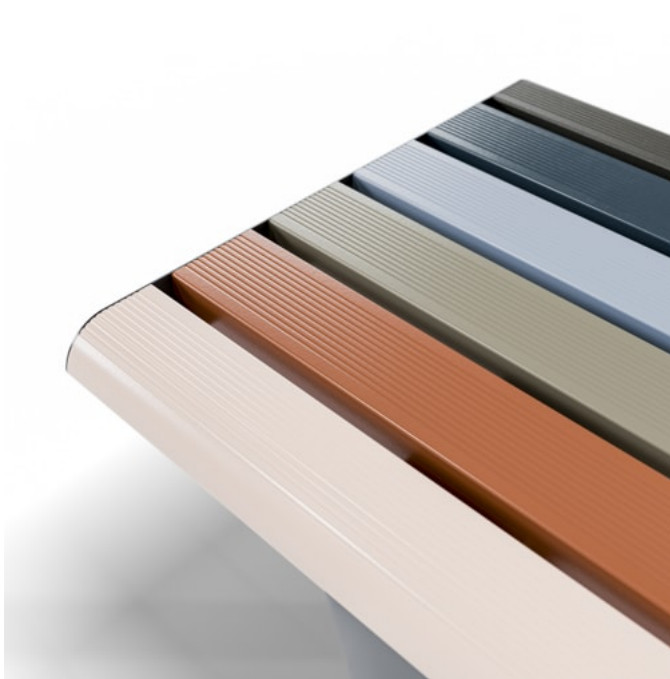

AF Curved Seat Convex Alugrain Golden Gum PC Charcoal

AF Curved Seat Convex PC Moonlight

AF Curved Seat Convex PC Charcoal

AVENUE FORM CURVED SEAT CONVEX

Seating » Seats

Avenue Form Anodised Batten Detail

Avenue Form Golden Gum Alugrain Batten Detail

Avenue Form Alugrain Batten Detail

Avenue Form Bold PC Batten Detail

AVENUE FORM CURVED SEAT CONVEX

Seating » Seats

Avenue Form Anodised Batten Detail

AVENUE FORM CURVED SEAT CONVEX

Seating » Seats

The outward facing curvature enhances spatial flow, naturally guiding circulation while providing refined, single sided seating.

Description

Avenue Form Curved Seat Convex offers an outward facing curvature that softens edges and enhances spatial flow. The form naturally guides circulation while providing comfortable, single sided seating. Aluminium battens are available in anodised, powder-coated, or Alugrain finishes in timber-look options that reduce reliance on hardwood while retaining natural warmth.