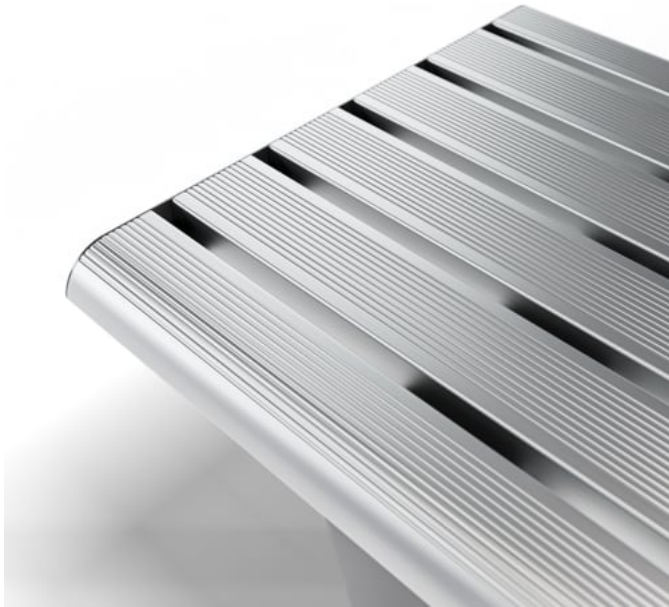

AF Curved Seat Convex Alugrain Golden Gum PC Charcoal

AF Curved Seat Convex PC Moonlight

AF Curved Seat Convex PC Charcoal

AVENUE FORM CURVED SEAT CONVEX

Seating » Seats

Avenue Form Anodised Batten Detail

Avenue Form Golden Gum Alugrain Batten Detail

Avenue Form Alugrain Batten Detail

Avenue Form Bold PC Batten Detail

AVENUE FORM CURVED SEAT CONVEX

Seating » Seats

Avenue Form Anodised Batten Detail

AVENUE FORM CURVED SEAT CONVEX

Seating » Seats

The outward facing curvature enhances spatial flow, naturally guiding circulation while providing refined, single sided seating.

Description

Avenue Form Curved Seat Convex offers an outward facing curvature that softens edges and enhances spatial flow. The form naturally guides circulation while providing comfortable, single sided seating. Aluminium battens are available in anodised, powder-coated, or Alugrain finishes in timber-look options that reduce reliance on hardwood while retaining natural warmth.

Avenue Form reinterprets traditional public seating through a refined contemporary lens. At its core, Avenue Form gives designers the freedom to shape the landscape, not simply furnish it. Straight, concave, and convex geometries form a flexible framework that defines edges, guides movement, and introduces structure to open ground planes. Modular clarity allows thoughtful configurations that create flow, establish gathering pockets, and transform underutilised areas into intentional destinations.