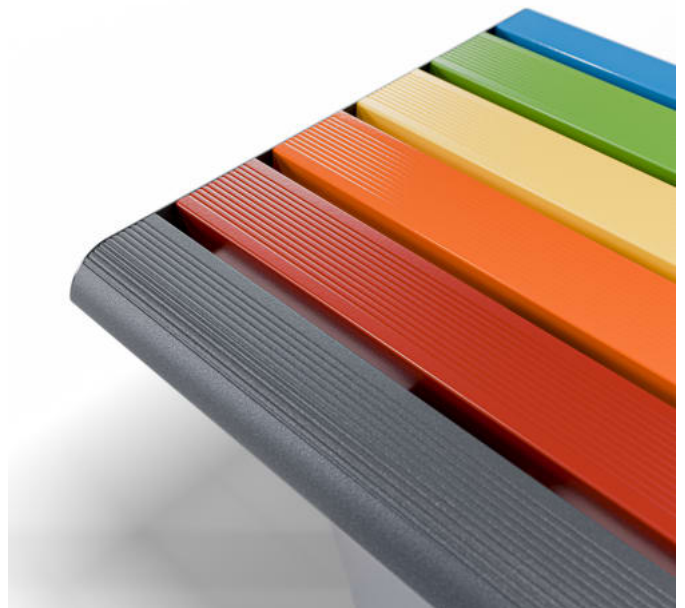

AF Curved Seat Convex Alugrain Golden Gum PC Charcoal

AF Curved Seat Convex PC Moonlight

AF Curved Seat Convex PC Charcoal

AVENUE FORM CURVED SEAT CONVEX

Seating » Seats

Avenue Form Anodised Batten Detail

Avenue Form Golden Gum Alugrain Batten Detail

Avenue Form Alugrain Batten Detail

Avenue Form Bold PC Batten Detail

AVENUE FORM CURVED SEAT CONVEX

Seating » Seats

Avenue Form Anodised Batten Detail

AVENUE FORM CURVED SEAT CONVEX

Seating » Seats

The outward facing curvature enhances spatial flow, naturally guiding circulation while providing refined, single sided seating.

Description

Avenue Form Curved Seat Convex offers an outward facing curvature that softens edges and enhances spatial flow. The form naturally guides circulation while providing comfortable, single sided seating. Aluminium battens are available in anodised, powder-coated, or Alugrain finishes in timber-look options that reduce reliance on hardwood while retaining natural warmth.