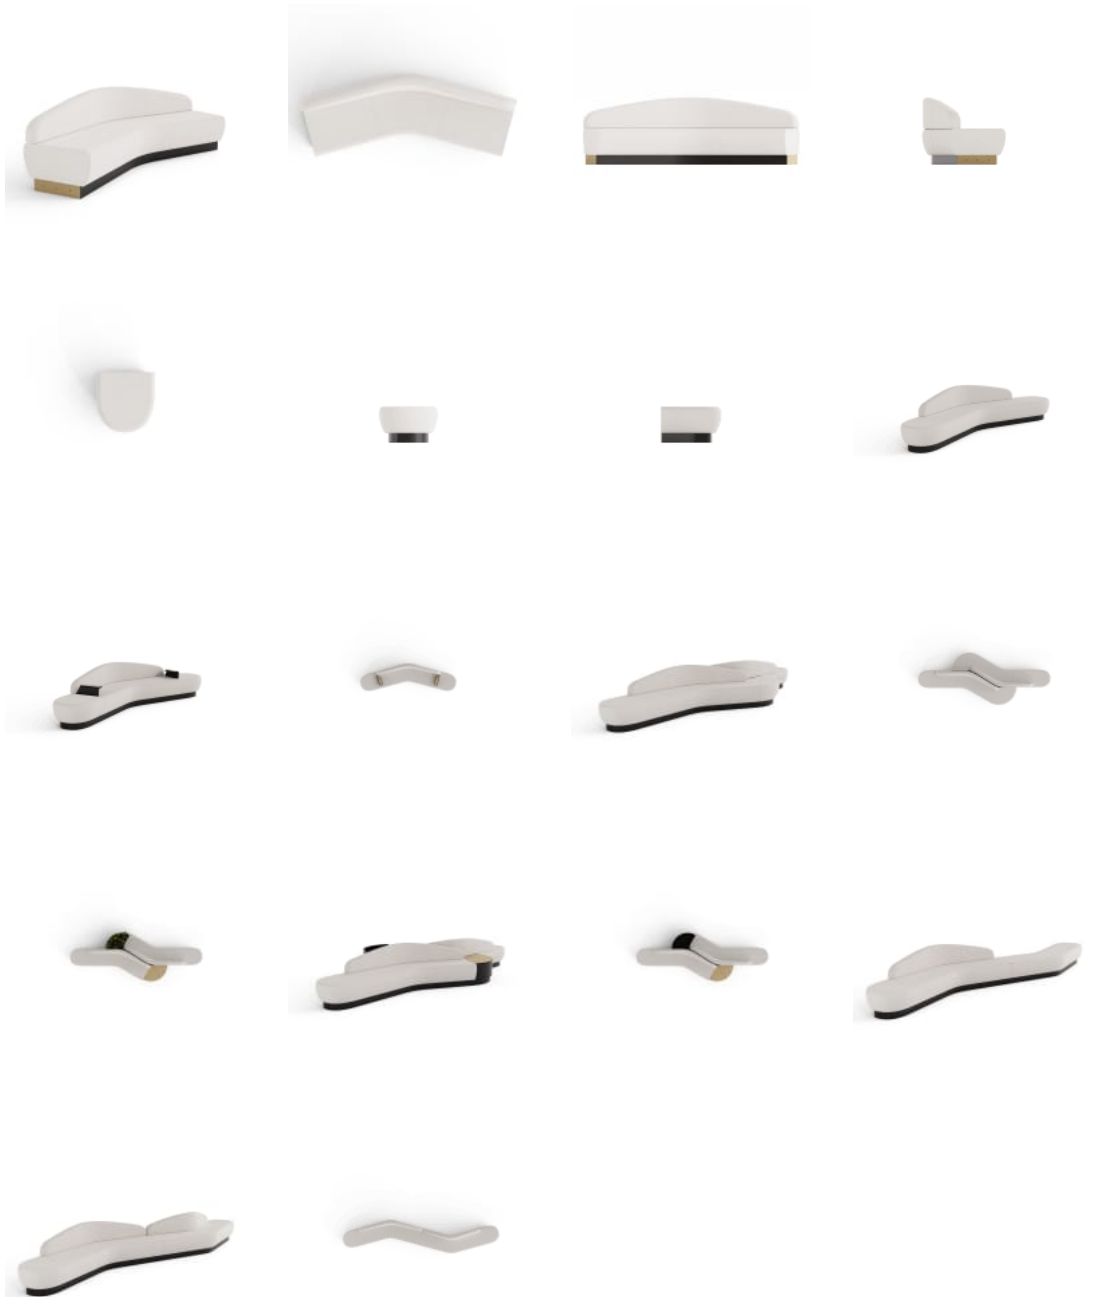

NEXUS CONCAVE SEAT

Seating » Lounges

Collections: **Nexus**

Designed By: **Botton + Gardiner**

Applications: **Indoor**

NEXUS CONCAVE SEAT

Seating » Lounges

NEXUS CONCAVE SEAT

Seating » Lounges

Modern, modular, concave seat design. Mix and match upholstery fabrics, multipurpose compact laminates, solid surfaces, and powder-coat colours.

Description

Modest modularity and organic forms define the Nexus concave seat that can be integrated with other modular lounge seating elements, tables, planters and litter bins that interconnect in multiple ways to become a central meeting place in a range of indoor spaces. Suitable for shopping centre breakout areas, educational collaborative spaces, transit zones and commercial lobbies, Nexus is both highly versatile and flexible. Available in an extensive range of hard-wearing materials, finishes and colours, Nexus can be customised to suit your next interior project.