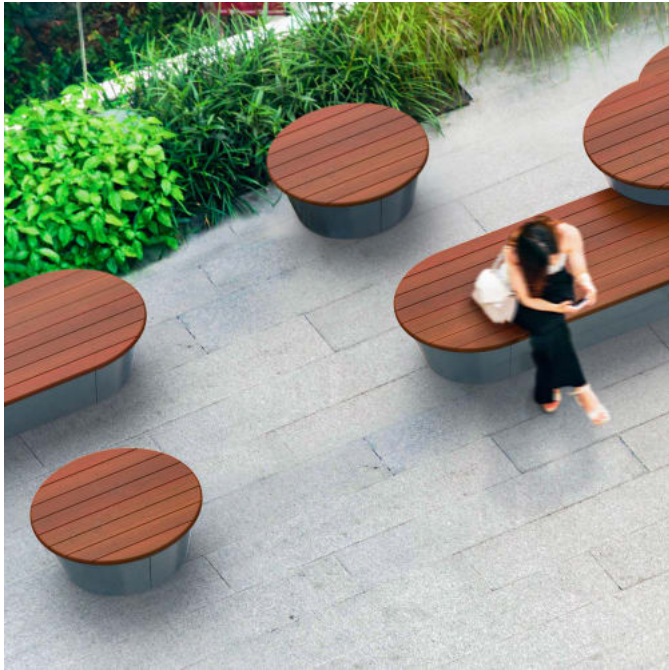

CONNECT CIRCLE MEDIUM LOW BENCH

Seating » Benches

Collections: **Connect, Essentials**

Designed By: **Botton + Gardiner**

Applications: **Outdoor, Indoor**

CONNECT CIRCLE MEDIUM LOW BENCH

Seating » Benches

CONNECT CIRCLE MEDIUM LOW BENCH

Seating » Benches

CONNECT CIRCLE MEDIUM LOW BENCH

Seating » Benches

CONNECT CIRCLE MEDIUM LOW BENCH

Seating » Benches

Modern, modular, circular bench seating in a medium low size with Blackbutt hardwood battens and a steel frame available in 27 powder-coat colours.

Description

Connect circle medium low modular bench seating is versatile, durable, and sustainable, making it suitable for a wide range of outdoor or indoor spaces. This can be used as a stand-alone product or paired with the range of 18 seating modules, consisting of geometric shapes, and interlocking elements that can transform any public space into a social hub.

Choose from circular or oblong seating designs with integrated urban planters and tiered heights to create simple to complex configurations. Designed in-house and made locally, Connect features certified hardwood battens with bullnose edging and a steel frame in 27 VOC-free powder-coat colours that can be customised to suit your project.