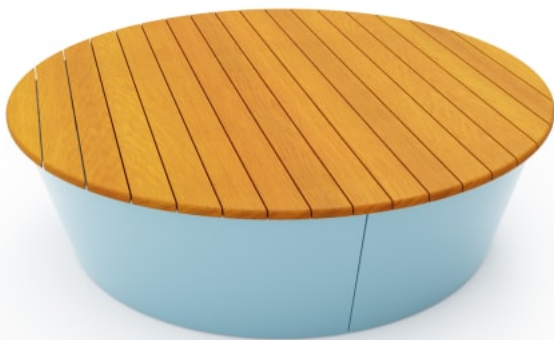

CONNECT CIRCLE LARGE TALL BENCH

Seating » Benches

Collections: **Connect**

Designed By: **Botton + Gardiner**

Applications: **Outdoor, Indoor**

CONNECT CIRCLE LARGE TALL BENCH

Seating » Benches

CONNECT CIRCLE LARGE TALL BENCH

Seating » Benches

CONNECT CIRCLE LARGE TALL BENCH

Seating » Benches

CONNECT CIRCLE LARGE TALL BENCH

Seating » Benches

CONNECT CIRCLE LARGE TALL BENCH

Seating » Benches

Modern, modular, circular bench seating in a large tall size with Blackbutt hardwood battens and a steel frame available in 27 powder-coat colours.

Description

Connect circle large tall modular bench seating is versatile, durable, and sustainable, making it suitable for a wide range of outdoor or indoor spaces. It connects with the Connect circle interlock large low to create a tiered seating design. These can be grouped with the range of 18 seating modules, consisting of geometric shapes, and interlocking elements that can transform any public space into a social hub.

Choose from circular or oblong seating designs with integrated urban planters and tiered heights to create simple to complex configurations. Designed in-house and made locally, Connect features certified Blackbutt hardwood battens with bullnose edging and a steel frame in 27 VOC-free powder-coat colours that can be customised to suit your project.