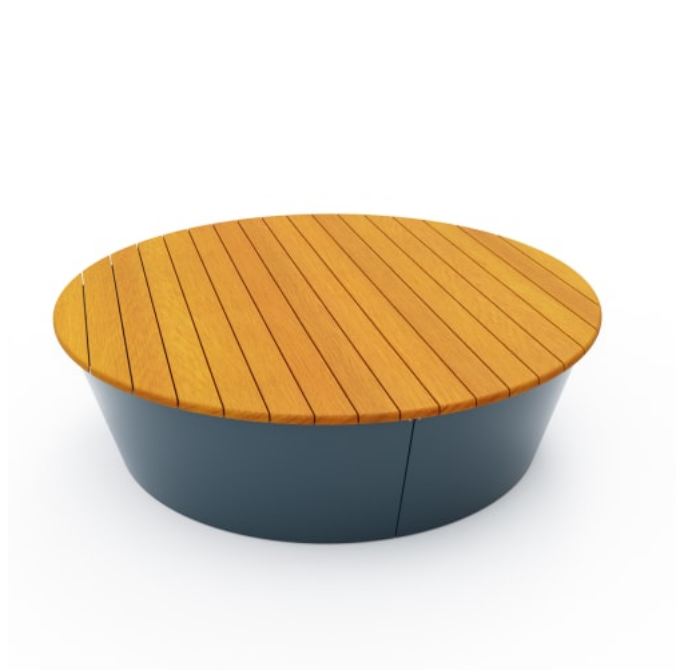

CONNECT CIRCLE LARGE TALL BENCH

Seating » Benches

Collections: **Connect**

Designed By: **Botton + Gardiner**

Applications: **Outdoor, Indoor**

CONNECT CIRCLE LARGE TALL BENCH

Seating » Benches

CONNECT CIRCLE LARGE TALL BENCH

Seating » Benches

CONNECT CIRCLE LARGE TALL BENCH

Seating » Benches

CONNECT CIRCLE LARGE TALL BENCH

Seating » Benches

CONNECT CIRCLE LARGE TALL BENCH

Seating » Benches

Modern, modular, circular bench seating in a large tall size with Blackbutt hardwood battens and a steel frame available in 27 powder-coat colours.

Description

Connect circle large tall modular bench seating is versatile, durable, and sustainable, making it suitable for a wide range of outdoor or indoor spaces. It connects with the Connect circle interlock large low to create a tiered seating design. These can be grouped with the range of 18 seating modules, consisting of geometric shapes, and interlocking elements that can transform any public space into a social hub.

Choose from circular or oblong seating designs with integrated urban planters and tiered heights to create simple to complex configurations. Designed in-house and made locally, Connect features certified Blackbutt hardwood battens with bullnose edging and a steel frame in 27 VOC-free powder-coat colours that can be customised to suit your project.