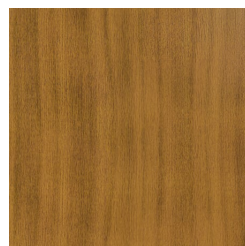

URBAN CLASSIC BENCH

Seating » Benches

B+G Powder Coat - Solid AU

B+G Powder Coat - Textured AU

B+G Hardwood AU

Pine