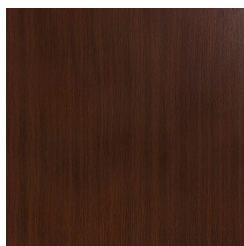

URBAN CLASSIC BENCH

Seating » Benches

B+G Powder Coat - Solid AU

B+G Powder Coat - Textured AU

B+G Hardwood AU

Mahogany