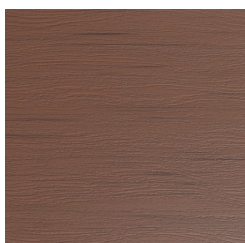

AVENUE PLATFORM BENCH

Seating » Benches

Colour & Finish Options

B+G Mixed Reds AU

Mixed Reds

B+G Spotted Gum AU

Spotted Gum

B+G Duraslat XG AU

Alcove

Boulder

Cave

Ravine

Sandy Bay

Alugrain

Driftwood

Spotted Gum