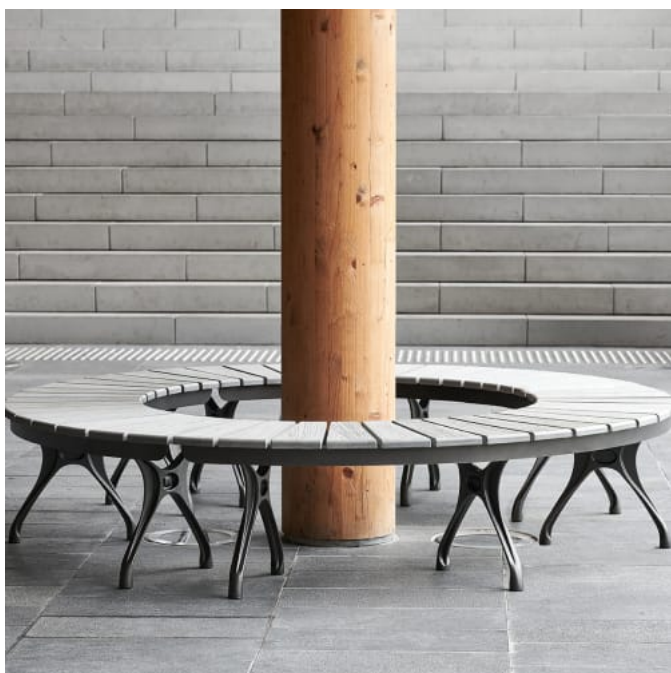

URBAN CURVED BENCH

Seating » Benches

Collections: **Urban**

Designed By: **Botton + Gardiner**

Applications: **Indoor, Outdoor**

URBAN CURVED BENCH

Seating » Benches

URBAN CURVED BENCH

Seating » Benches

URBAN CURVED BENCH

Seating » Benches

Timeless curved bench design. Hardwood, Duraslat™ XG, aluminium battens with an elegant cast aluminium frame in 27 powder-coat finishes or polished.

Description Referencing Paris's famous wrought ironwork, curved cast aluminium framing is complemented by muscular hardwood, Duraslat™ XG or aluminium surfaces to offer a timeless Urban curved seat. The modularity allows for snaking curve, full ring or shallow bend configurations to be created to break up linear spaces. It is ideal for seating around trees, along curved garden beds and walls. Finishes include hardwood or Duraslat™ XG colours and 27 powder-coat finishes or a polished aluminium finish. Urban is close to our heart; a classic, elegant, and highly functional collection that works in almost any public space.