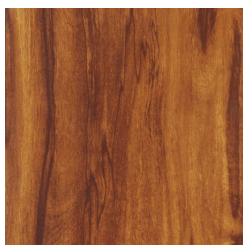

URBAN BROAD BENCH

Seating » Benches

Colour & Finish Options

B+G Mixed Reds AU

Mixed Reds

B+G Spotted Gum AU

Spotted Gum

B+G Duraslat XG AU

Alcove

Boulder

Cave

Ravine

Sandy Bay

Alugrain

Driftwood

Spotted Gum

B+G Powder Coat - Bold AU

URBAN BROAD BENCH

Seating » Benches

Bondi Blue - Gloss

Leaf - Satin

Lobster - Satin

Moonlight - Satin

Sensation - Gloss