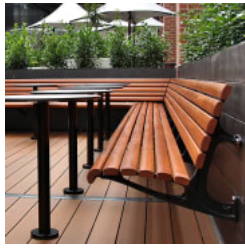

# URBAN CANTILEVERED SEAT

Seating » Seats

---

Timeless wall-mounted seat. Hardwood, Duraslat™ XG, aluminium battens with an elegant cast aluminium frame in 27 powder-coat finishes or polished.

---

**Description** Referencing Paris's famous wrought ironwork, curved cast aluminium framing is complemented by muscular hardwood, Duraslat™ XG surfaces or aluminium surfaces to offer a timeless Urban cantilevered seat. The design neatly fits off existing walls to create seating alcoves with minimum fuss. An understated design, wide array of finishes, and easy floor cleaning makes this versatile seat ideal for a wide array of exterior and interior applications. Finishes include 5 hardwood or 5 Duraslat™ XG colours and 27 powder-coat finishes or a polished aluminium finish. Urban is close to our heart; a classic, elegant, and highly functional collection that works in almost any public space.