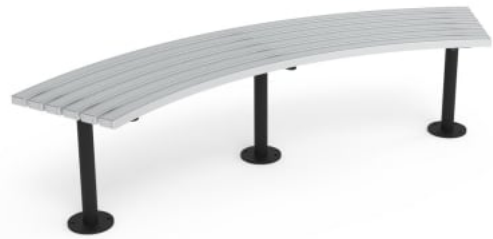

VERGE CURVED BENCH

Seating » Benches

Collections: **Verge**

Designed By: **Botton + Gardiner**

Applications: **Indoor, Outdoor**

VERGE CURVED BENCH

Seating » Benches

VERGE CURVED BENCH

Seating » Benches

VERGE CURVED BENCH

Seating » Benches

VERGE CURVED BENCH

Seating » Benches

VERGE CURVED BENCH

Seating » Benches

Simple, durable curved bench. Hardwood, Duraslat™ XG, aluminium battens with steel posts and base plates in powder-coat or galvanised finishes.

Description The Verge curved bench is a simple, modular, highly durable design. Hardwood, Duraslat™ XG, aluminium battens work with cylindrical steel posts and circular base plates to add a functional and utilitarian feel to spaces you know are going to get their fair share of wear and tear. The modularity allows for snaking curve, full ring or shallow bend configurations to be created to break up linear spaces. It is ideal for seating around trees, along curved garden beds and walls. Finishes include hardwood or Duraslat™ XG colours and powder-coat finishes or a galvanised finish.