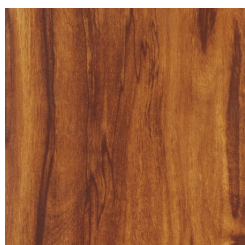

Tables » Dining Height Tables

Simple, durable table design. Hardwood, Duraslat™ XG, aluminium battens with steel posts and base plates in powder-coat or galvanised finishes.

Description	The Verge table is simple in design and highly durable. Hardwood or duraslat™ battens work with cylindrical steel posts and circular base plates to add a functional and utilitarian feel to spaces you know are going to get their fair share of wear and tear. Finishes include hardwood or Duraslat™ XG colours and powder-coat finishes or a galvanised finish.
How to Specify	Select your length Select your batten finish Select your frame finish Select your fixing type
Sustainability	<p>Certified Hardwood All hardwood is sourced from sustainable forests certified by the Program for the Endorsement of Forest Certification (PEFC), the world's largest forestry certification system.</p> <p>Recycled Materials We locally source our steel and aluminium. It means we know it uses recycled content and is 100% recyclable.</p> <p>Duraslat™ XG is made from 90% of recycled hardwood fibres and reclaimed plastic materials, which reduces demand for virgin materials.</p> <p>Low Pollutants Our powder-coating process doesn't emit Volatile Organic Compounds (VOCs) and has Environmental Product Declarations (EPDs).</p>
Powder Coat	Core Solid Textured Signature Bold
Dimensions	Hardwood 1800mmW x 720mmD x 725mmH Duraslat™ XG 1600mmW x 720mmD x 725mmH Aluminium Alugrain 2000mmW x 720mmD x 725mmH

Tables » Dining Height Tables

Colour & Finish Options

B+G Mixed Reds AU

Mixed Reds

B+G Spotted Gum AU

Spotted Gum

B+G Duraslat XG AU

Alcove

Boulder

Cave

Ravine

Sandy Bay

Alugrain

Driftwood

Spotted Gum

B+G Powder Coat - Bold AU

VERGE TABLE

Tables » Dining Height Tables

Bondi Blue - Gloss

Leaf - Satin

Lobster - Satin

Moonlight - Satin

Sensation - Gloss

B+G Powder Coat - Core AU