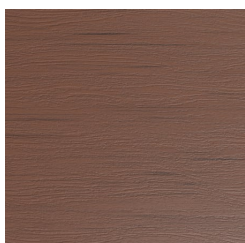

PROSPECT TRUSS TABLE

Tables » Dining Height Tables

Colour & Finish Options

B+G Mixed Reds AU

Mixed Reds

B+G Spotted Gum AU

Spotted Gum

B+G Duraslat XG AU

Alcove

Boulder

Cave

Ravine

Sandy Bay

B+G Powder Coat - Bold AU

Bondi Blue - Gloss

Leaf - Satin

Lobster - Satin

Moonlight - Satin

Sensation - Gloss

B+G Powder Coat - Core AU

PROSPECT TRUSS TABLE

Tables » Dining Height Tables

Black - Satin

Charcoal - Satin