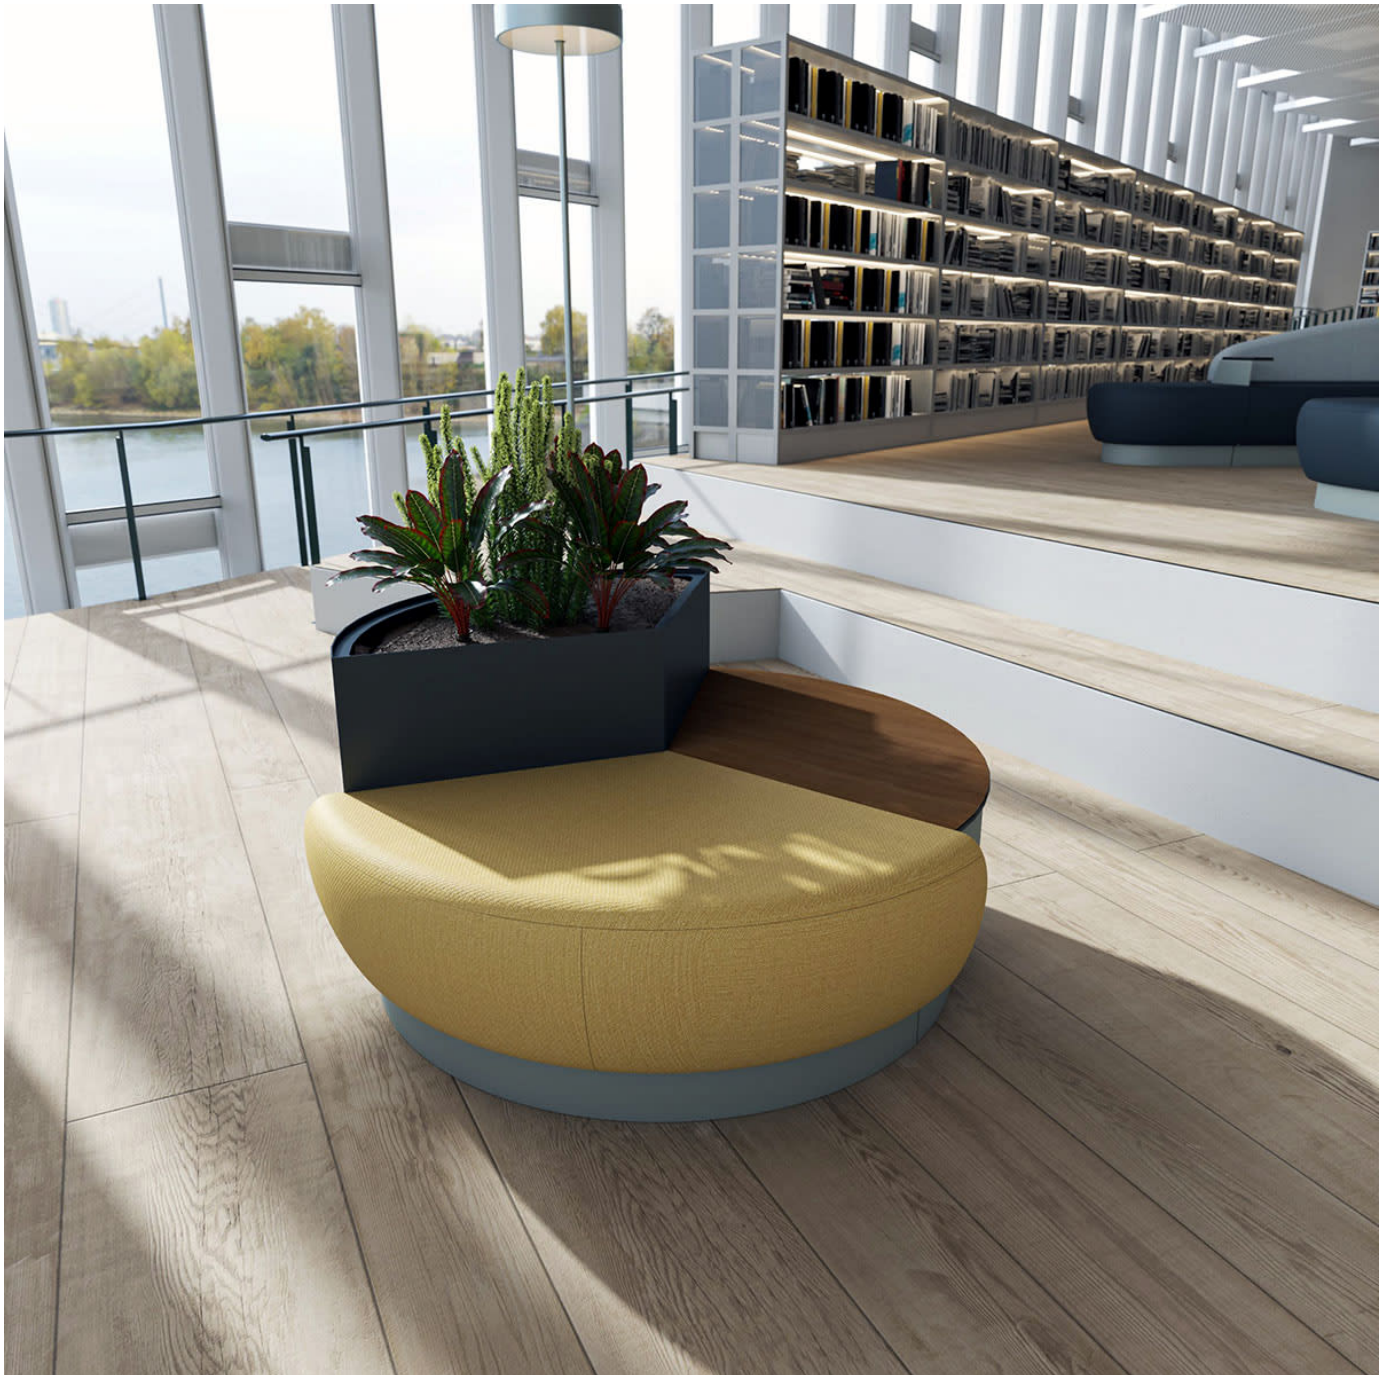

NEXUS 120° OTTOMAN

Seating » Ottomans

Collections: **Nexus**

Designed By: **Botton + Gardiner**

Applications: **Indoor**