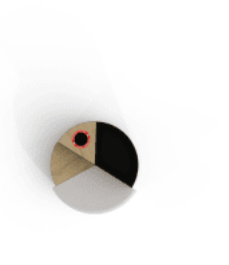

Accessories » Planters

NEXUS 120° PLANTER

Accessories » Planters

NEXUS 120° PLANTER

Accessories » Planters

NEXUS 120° PLANTER

Accessories » Planters

NEXUS 120° PLANTER

Accessories » Planters

NEXUS 120° PLANTER

Accessories » Planters

NEXUS 120° PLANTER

Accessories » Planters

Modern, modular, 120° planter design. Select from a range of 27 powder-coat colours to complement your interior space and add a touch of greenery.