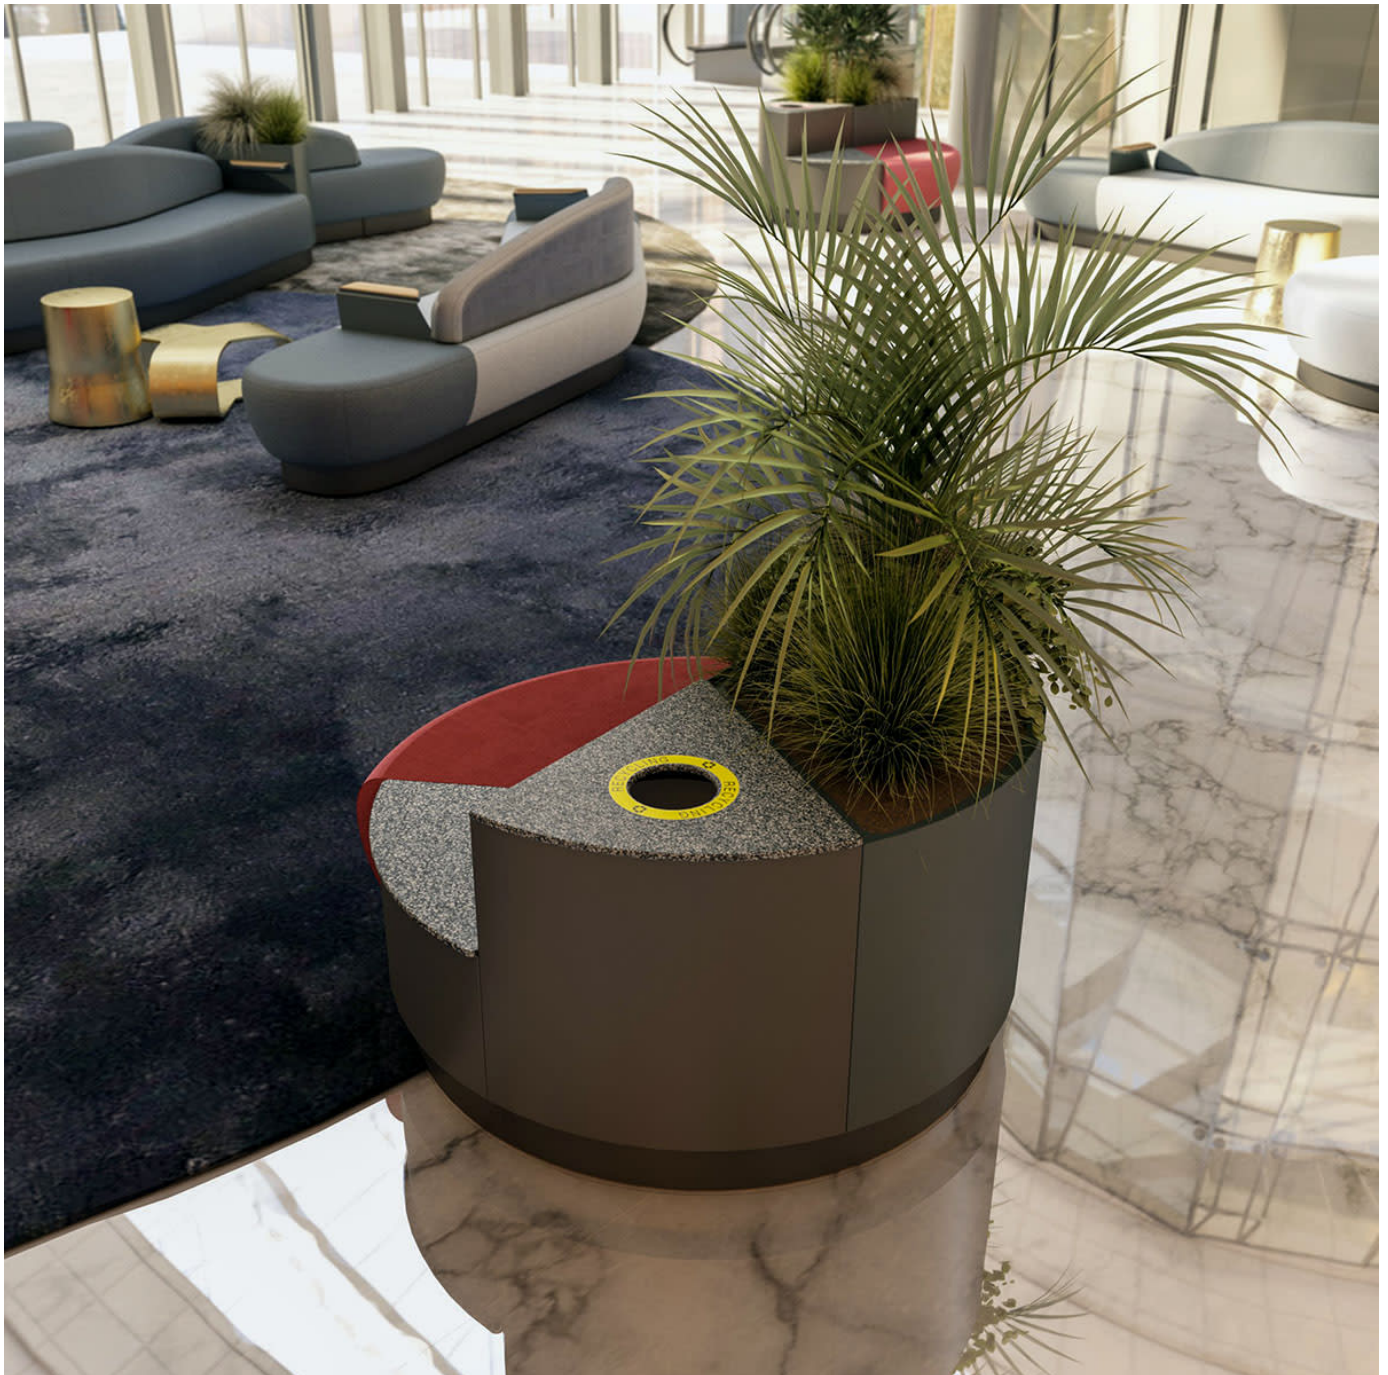

NEXUS 60° BIN RECYCLING

Bins » Litter Bins

Collections: **Nexus**

Designed By: **Botton + Gardiner**

Applications: **Indoor**