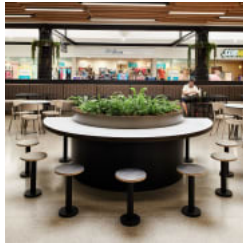

FIXED LOW STOOL

Seating » Stools