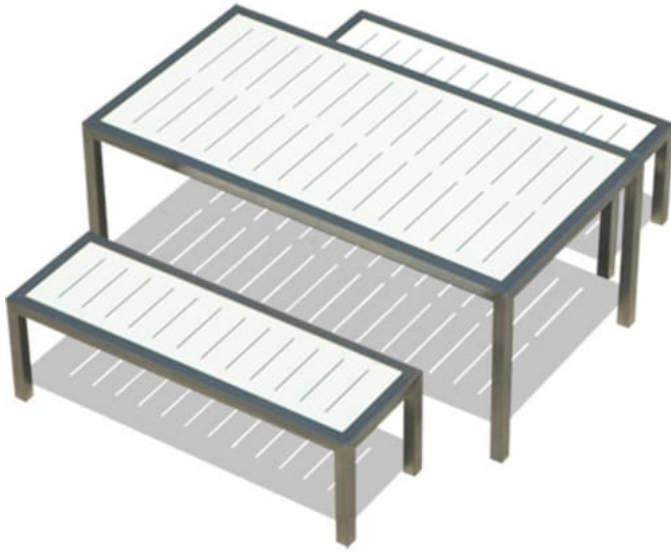

ALFRESCO BENCH

Seating » Benches

Collections: **Alfresco**

Designed By: **Botton + Gardiner**

Applications: **Indoor, Outdoor**

ALFRESCO BENCH

Seating » Benches

ALFRESCO BENCH

Seating » Benches

ALFRESCO BENCH

Seating » Benches

ALFRESCO BENCH

Seating » Benches

Contemporary bench design. Light in scale. Hardwood, Duraslat™ battens or slotted compact laminate with a slim-line steel frame in a range of finishes

Description Slim-line steel framing together with linear hardwood or Duraslat™ battens or slotted compact laminate provide the Alfresco bench with a contemporary aesthetic that is light in scale. Frame finishes include satin polished steel or 27 powder-coat colours. As its name implies, Alfresco is suited to outdoor communal dining, ideal for educational or corporate campuses, bars, cafes, and restaurants.