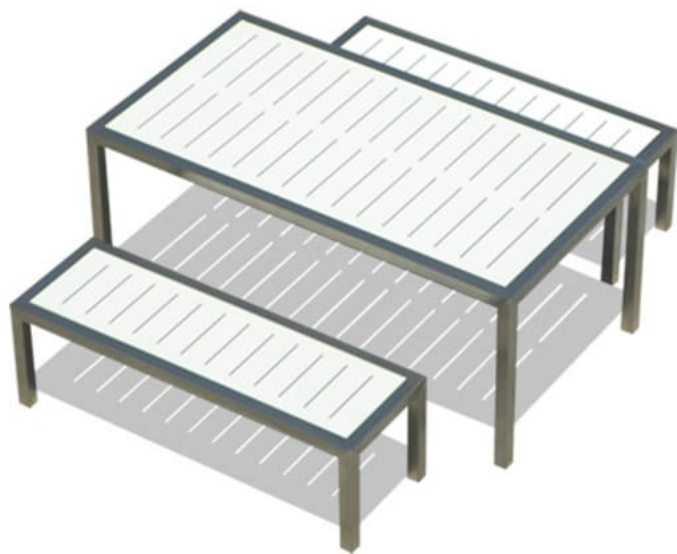

ALFRESCO BENCH

Seating » Benches

Collections: **Alfresco**

Designed By: **Botton + Gardiner**

Applications: **Indoor, Outdoor**

ALFRESCO BENCH

Seating » Benches

ALFRESCO BENCH

Seating » Benches

ALFRESCO BENCH

Seating » Benches

ALFRESCO BENCH

Seating » Benches

Contemporary bench design. Light in scale. Hardwood, Duraslat™ battens or slotted compact laminate with a slim-line steel frame in a range of finishes

Description Slim-line steel framing together with linear hardwood or Duraslat™ battens or slotted compact laminate provide the Alfresco bench with a contemporary aesthetic that is light in scale. Frame finishes include satin polished steel or 27 powder-coat colours. As its name implies, Alfresco is suited to outdoor communal dining, ideal for educational or corporate campuses, bars, cafes, and restaurants.