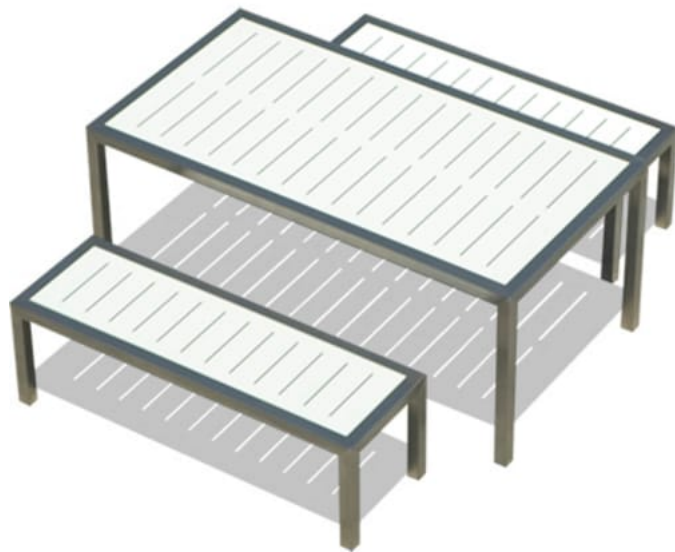

# ALFRESCO BENCH

Seating » Benches

# ALFRESCO BENCH

Seating » Benches

---

# ALFRESCO BENCH

Seating » Benches

---

Contemporary bench design. Light in scale. Hardwood, Duraslat™ battens or slotted compact laminate with a slim-line steel frame in a range of finishes

---

**Description** Slim-line steel framing together with linear hardwood or Duraslat™ battens or slotted compact laminate provide the Alfresco bench with a contemporary aesthetic that is light in scale. Frame finishes include satin polished steel or 27 powder-coat colours. As its name implies, Alfresco is suited to outdoor communal dining, ideal for educational or corporate campuses, bars, cafes, and restaurants.