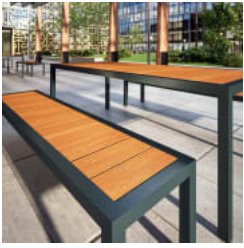

# ALFRESCO BENCH

Seating » Benches

---

Contemporary bench design. Light in scale. Hardwood, Duraslat™ battens or slotted compact laminate with a slim-line steel frame in a range of finishes

---

**Description** Slim-line steel framing together with linear hardwood or Duraslat™ battens or slotted compact laminate provide the Alfresco bench with a contemporary aesthetic that is light in scale. Frame finishes include satin polished steel or 27 powder-coat colours. As its name implies, Alfresco is suited to outdoor communal dining, ideal for educational or corporate campuses, bars, cafes, and restaurants.