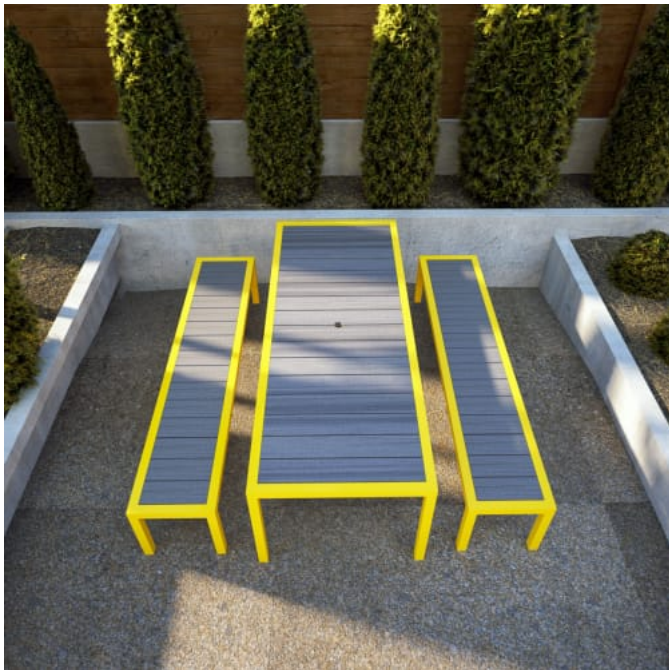

ALFRESCO BENCH

Seating » Benches

Collections: **Alfresco**

Designed By: **Botton + Gardiner**

Applications: **Indoor, Outdoor**

ALFRESCO BENCH

Seating » Benches

ALFRESCO BENCH

Seating » Benches

ALFRESCO BENCH

Seating » Benches

ALFRESCO BENCH

Seating » Benches

Contemporary bench design. Light in scale. Hardwood, Duraslat™ battens or slotted compact laminate with a slim-line steel frame in a range of finishes

Description Slim-line steel framing together with linear hardwood or Duraslat™ battens or slotted compact laminate provide the Alfresco bench with a contemporary aesthetic that is light in scale. Frame finishes include satin polished steel or 27 powder-coat colours. As its name implies, Alfresco is suited to outdoor communal dining, ideal for educational or corporate campuses, bars, cafes, and restaurants.