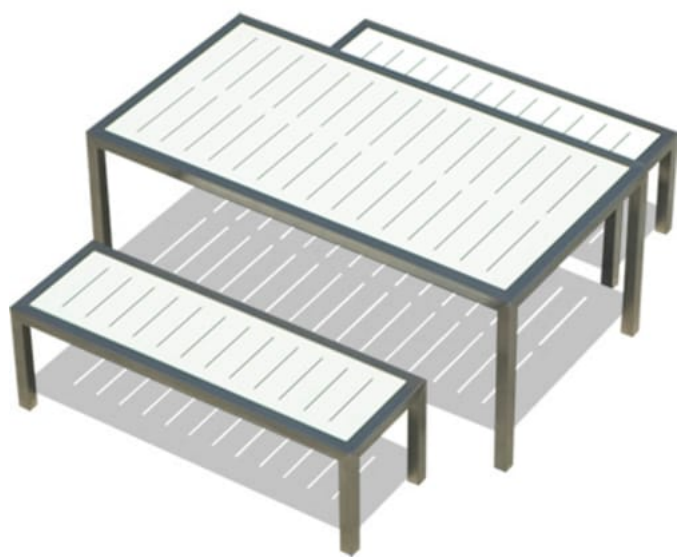

ALFRESCO TABLE

Tables » Dining Height Tables

Collections: **Alfresco**

Designed By: **Botton + Gardiner**

Applications: **Indoor, Outdoor**

ALFRESCO TABLE

Tables » Dining Height Tables

ALFRESCO TABLE

Tables » Dining Height Tables

ALFRESCO TABLE

Tables » Dining Height Tables

ALFRESCO TABLE

Tables » Dining Height Tables

Contemporary table design. Light in scale. Hardwood, Duraslat™ battens or slotted compact laminate with a slim-line steel frame in a range of finishes

Description Slim-line steel framing together with linear battens or slotted compact laminate provide the Alfresco table with a contemporary aesthetic that is light in scale. Battens in hardwood or Duraslat™. Frame finishes include satin polished steel or 27 powder-coat colours. As its name implies, Alfresco is suited to outdoor communal dining, ideal for educational or corporate campuses, bars, cafes, and restaurants.