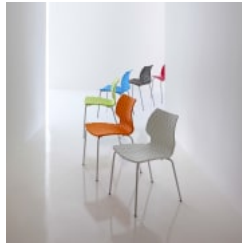

Powder-Coat Brown

Powder-Coat Traffic  
White

Powder-Coat Marsala

# UMBERTO 550 CHAIR

Seating » Dining Chairs

Modern chair with quilted-look polypropylene seat shell in 10 colours. 4-leg steel frame available in 15 powder-coat colours and a chrome finish.

Description	Combining modern features with technological innovation, the Umberto 550 chair, designed by Francesco Geraci for et al., features a textured seat shell on a steel frame. Finishes include a quilted-look polypropylene seat shell in 10 colours and a 4-leg frame in 15 powder-coat colours or a chrome finish. Suitable for indoor or outdoor use, depending on the finishes selected, the Umberto 550 chair is ideal for hospitality, food courts, universities, retail, workspaces and restaurant projects.
Made In	Europe
Dimensions	470mmW x 530mmD x 790mmH Seat height: 460mmH
Capacity	110kg per UNI/EN 16139:2013
Weight	4.6kg
Frame	Powder-coated steel or chrome finish
Powder Coat	Pewter, White, White Aluminium, Anthracite Grey, Jet Black, Matt Jet Black, Coral Red, Rough Metallic Bronze, Curry, Olive Green, Water Blue, Capri Blue, Brown, Traffic White, Marsala
Finishes	<p><u>Seat Shell</u> Quilted-look polypropylene seat shell with matt front and gloss back finish in 10 colours: Squirrel Grey, Dusty Blue, Clay, Turtle Dove, Pistachio, Anthracite Grey, Jet Black, Coral Red, Traffic White, Olive Green</p> <p><u>Steel Frame</u> Powder-coat finish in 15 colours for indoor or outdoor use: Pewter, White, White Aluminium, Anthracite Grey, Jet Black, Matt Jet Black, Coral Red, Rough Metallic Bronze, Curry, Olive Green, Water Blue, Capri Blue, Brown, Traffic White, Marsala</p> <p>Chrome finish for indoor use only.</p>
Sustainability	Seat shell in olive green is made of 100% recycled polypropylene from industrial waste.
Warranty	2-year warranty. View the <a href="#">warranty</a> for more details.