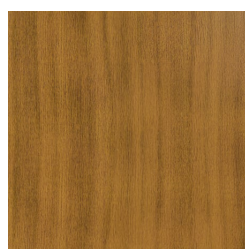

CONTOUR POST TABLE

Tables » Dining Height Tables

B+G Powder Coat - Solid AU

B+G Powder Coat - Textured AU

B+G Hardwood AU

Pine