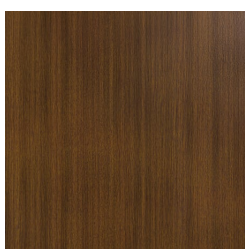

B+G Hardwood AU

Dark Oak