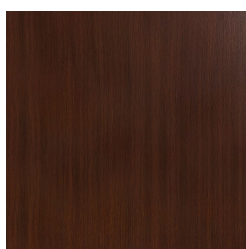

CONTOUR POST TABLE

Tables » Dining Height Tables

B+G Powder Coat - Solid AU

B+G Powder Coat - Textured AU

B+G Hardwood AU

Mahogany