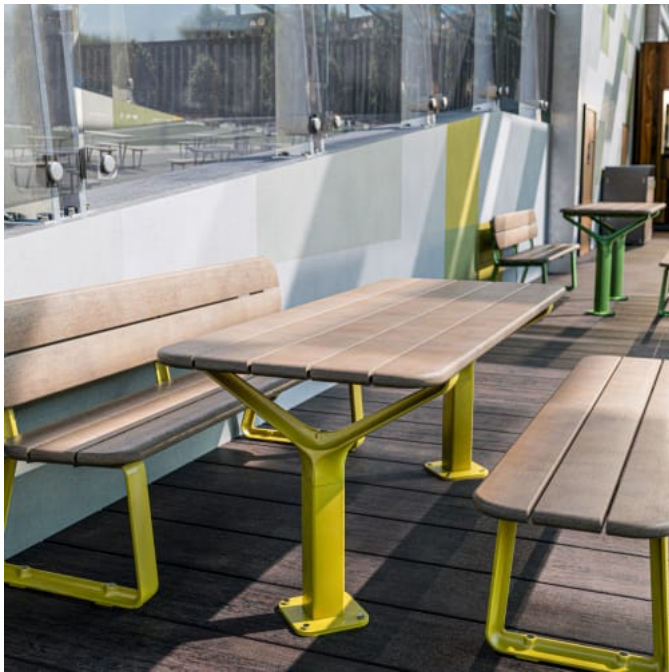

CONTOUR POST TABLE

Tables » Dining Height Tables