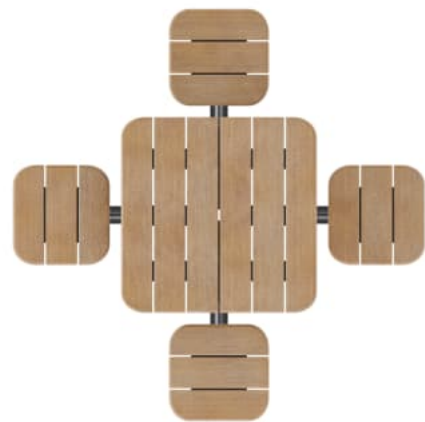

CONTOUR CAROUSEL SQUARE

Tables » Dining Height Tables

Collections: **Contour**

Designed By: **Botton + Gardiner**

Applications: **Indoor, Outdoor**

CONTOUR CAROUSEL SQUARE

Tables » Dining Height Tables

CONTOUR CAROUSEL SQUARE

Tables » Dining Height Tables

CONTOUR CAROUSEL SQUARE

Tables » Dining Height Tables

CONTOUR CAROUSEL SQUARE

Tables » Dining Height Tables

Connected 4-seater, square table setting. Hardwood or Duraslat™ XG battens with a cast aluminium frame in 27 powder-coat colours or satin finish.

Description

With unifying, considered design details, the Contour bench forms part of the contemporary Contour range of commercial outdoor furniture to suit diverse needs and environments. Featuring fluid forms that reference soft, rounded, naturally occurring shapes, the Contour bench complements the collection of seating and table settings that can be arranged in multiple ways to create engaging public spaces. With finishes that include hard-wearing Blackbutt or Duraslat™ XG battens with a cast aluminium frame in 27 powder-coat colours or a satin finish, Contour is made to stand the test of time.