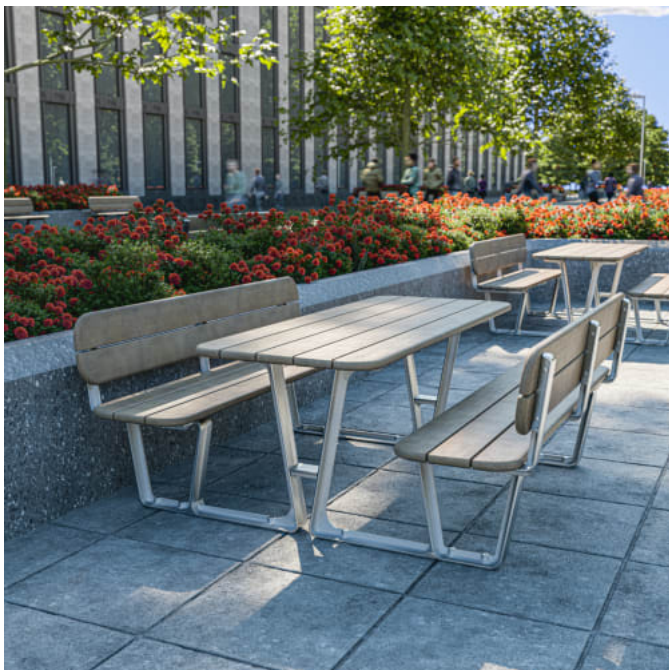

CONTOUR ALL IN ONE SETTING

Tables » Dining Height Tables