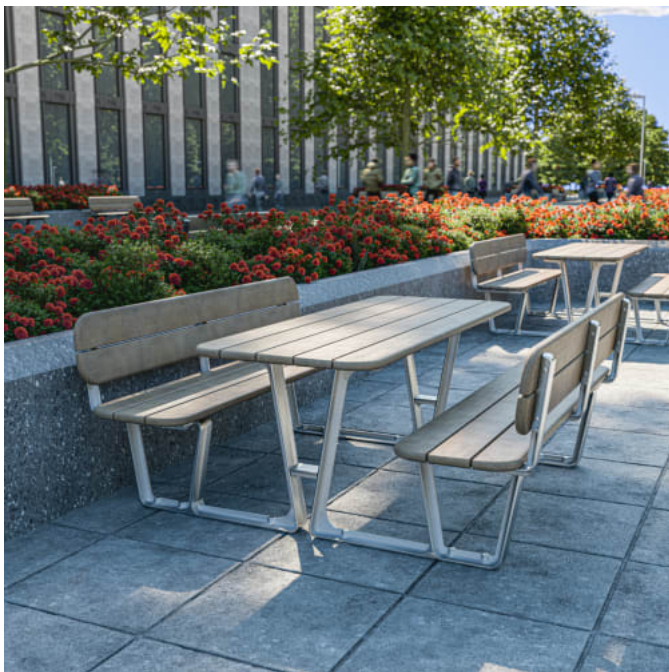

CONTOUR ALL IN ONE SETTING

Tables » Dining Height Tables