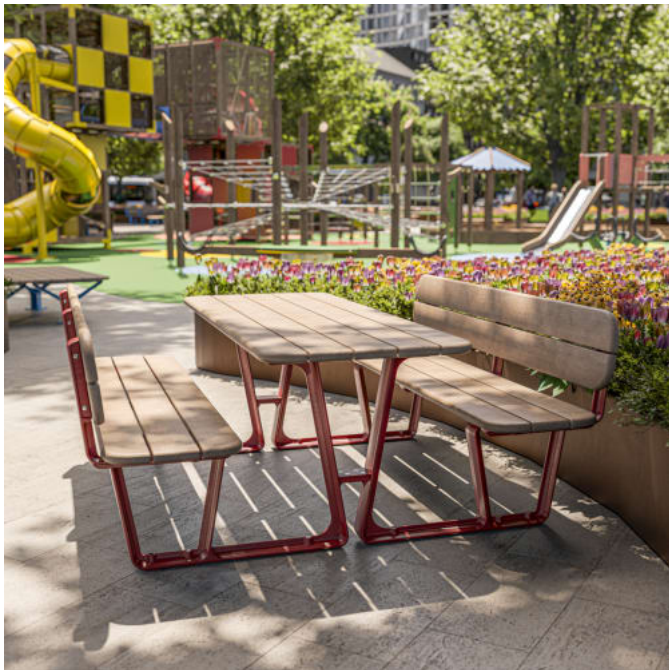

CONTOUR ALL IN ONE SETTING

Tables » Dining Height Tables