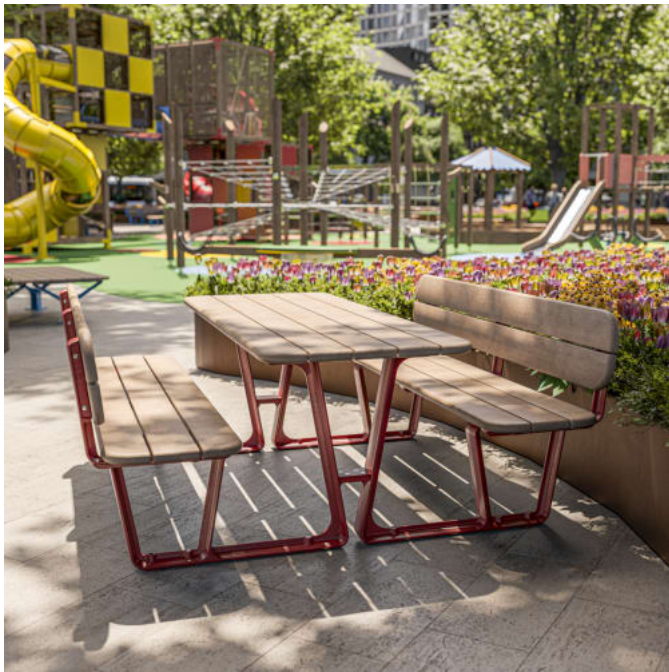

CONTOUR ALL IN ONE SETTING

Tables » Dining Height Tables