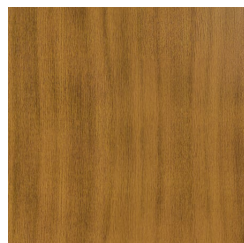

### B+G Hardwood AU

Dark Oak

Ebony

Mahogany

Pine

Natural