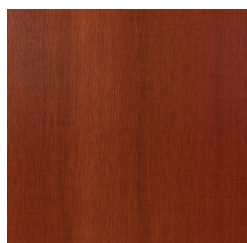

B+G Mixed Reds AU

Mixed Reds