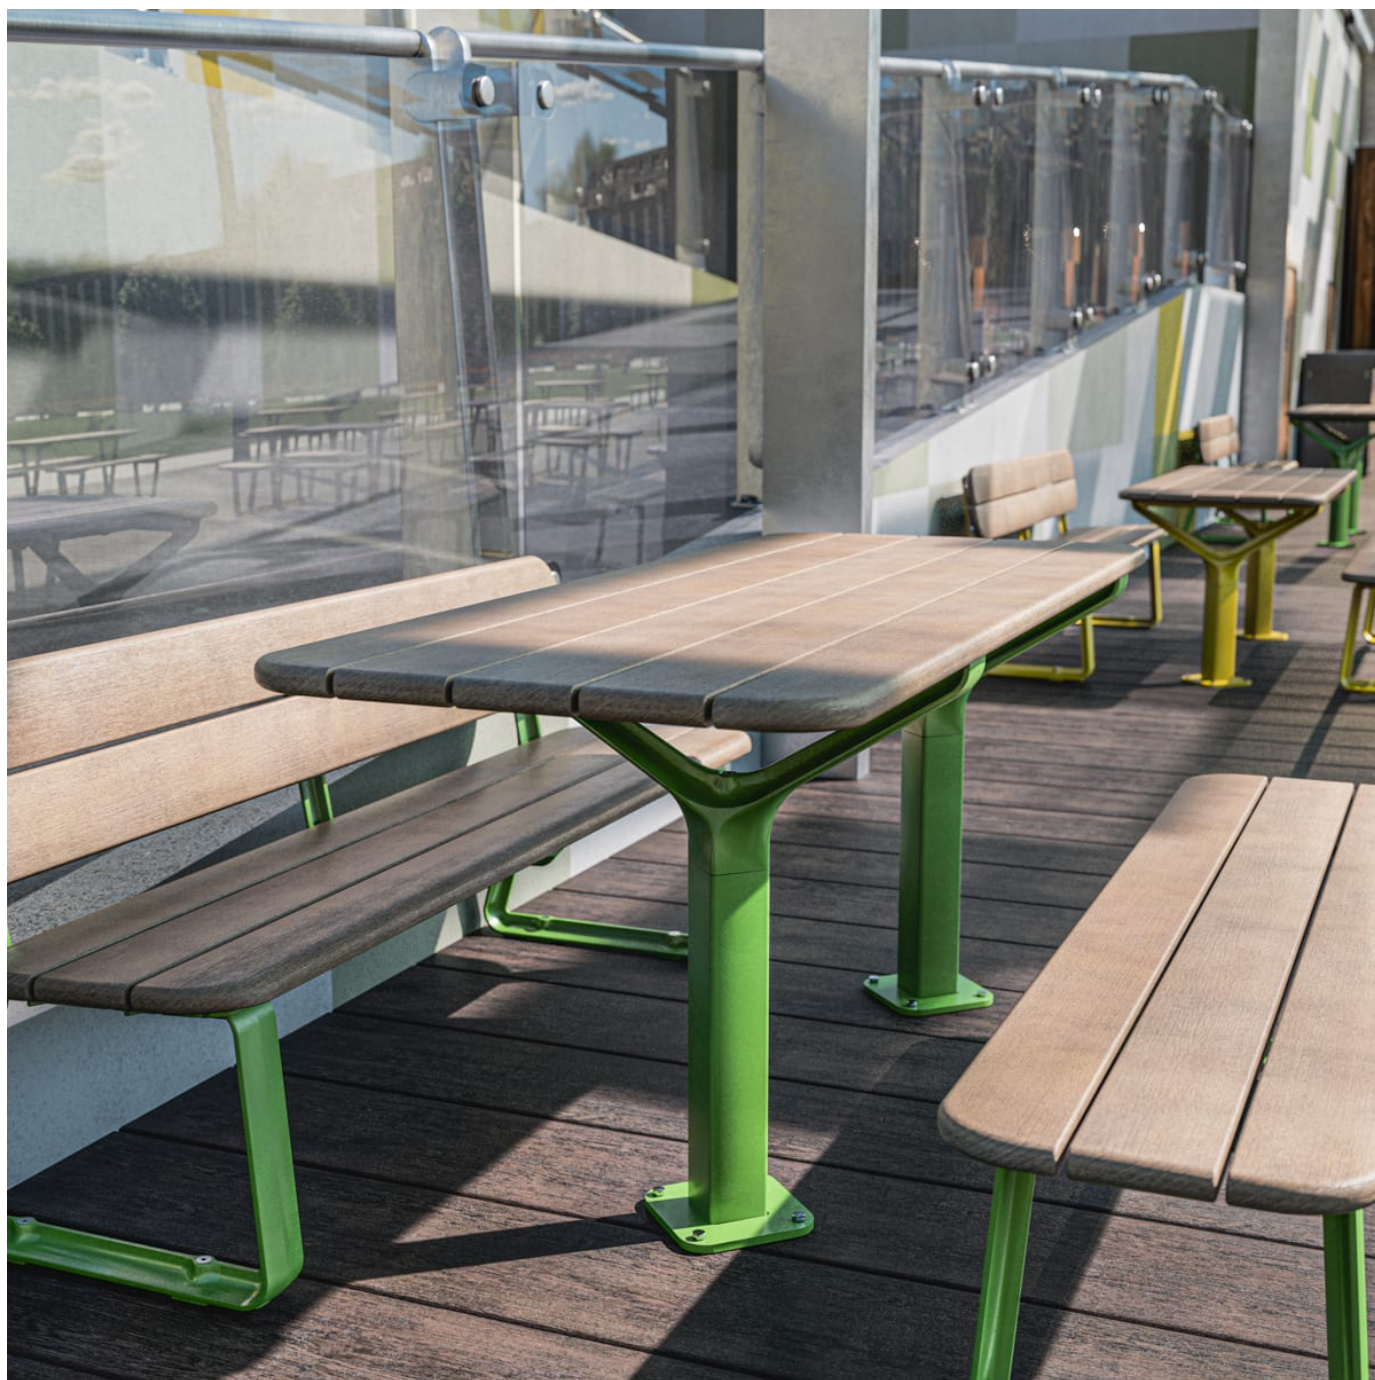

CONTOUR POST TABLE AS1428.2

Tables » Dining Height Tables

Collections: **Contour**

Designed By: **Botton + Gardiner**

Applications: **Indoor, Outdoor**