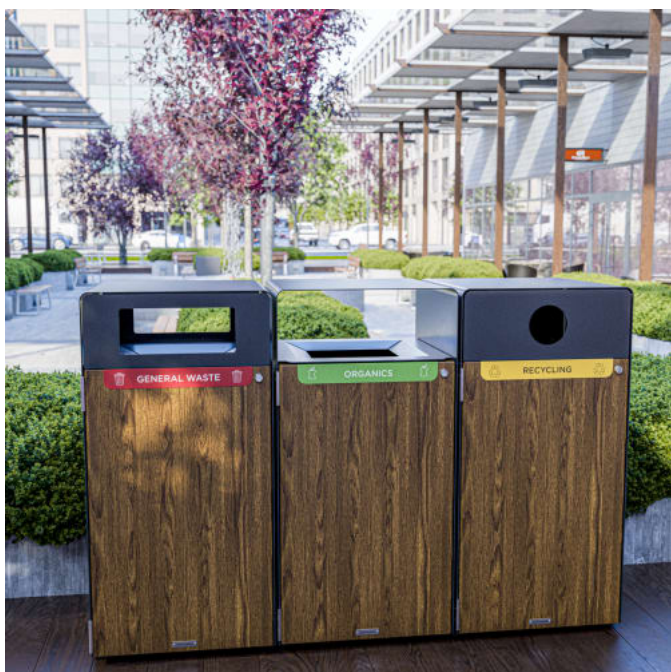

Shelly Bin Side By Side Recycling Limiter Set