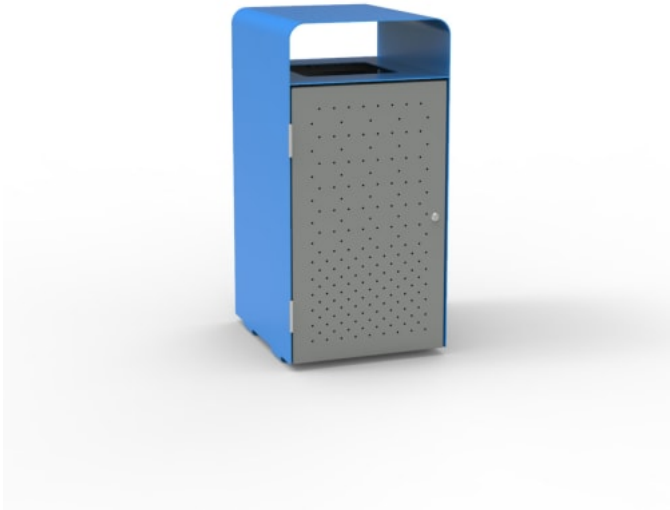

Bondi Bin Housing Single - Detail

Bondi Bin Housing Single - Detail

Bondi Bin Housing Single - Detail

BONDI BIN HOUSING SINGLE

Bins » Bin Housings

Bondi Bin Housing Single - Detail

Bondi Bin Housing Single - Detail

Bondi Bin Housing Single - Detail

Bondi Bin Housing Collection

BONDI BIN HOUSING SINGLE

Bins » Bin Housings

Compact single bin housings with hood. Panels in hardwood or Duraslat™ XG and powder-coat finishes.

Description

Bondi Bin Housing Single is a standout from the Bondi Collection, designed to bring style and functionality to outdoor public spaces. Inspired by Australia's most iconic beach, its compact profile, curved corners, and sleek cut-out details create a modern, refined waste management solution. Featuring a protective hood, it's ideal for parks, streetscapes, and urban environments.