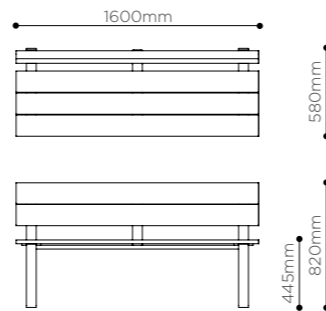

AVEN.T.16.DS
TABLE WITH DURASLAT BATTENS