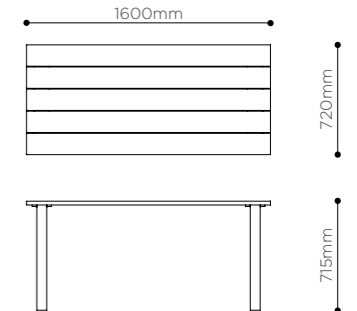

AVEN.S.B2B.16.DS
BACK TO BACK SEAT WITH DURASLAT BATTENS