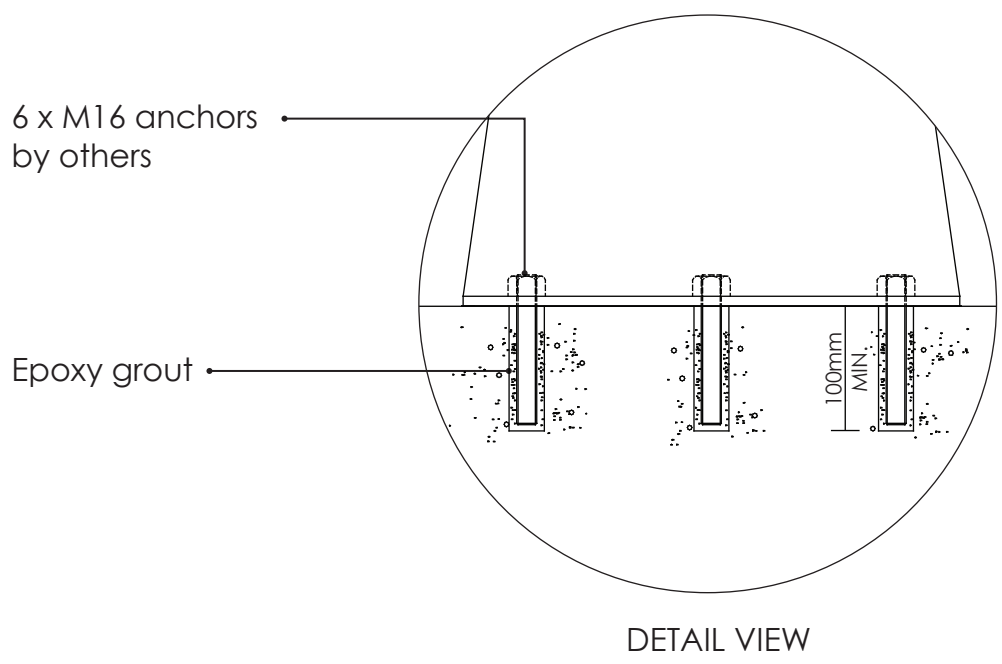

fixing options for prospect range

DETAIL 17 - PROSPECT TRUSS SEAT SURFACE FIXED

botton + gardiner

Phone 1300 762 701 Email info@bottongardiner.com.au

DRAWING NOT TO SCALE.