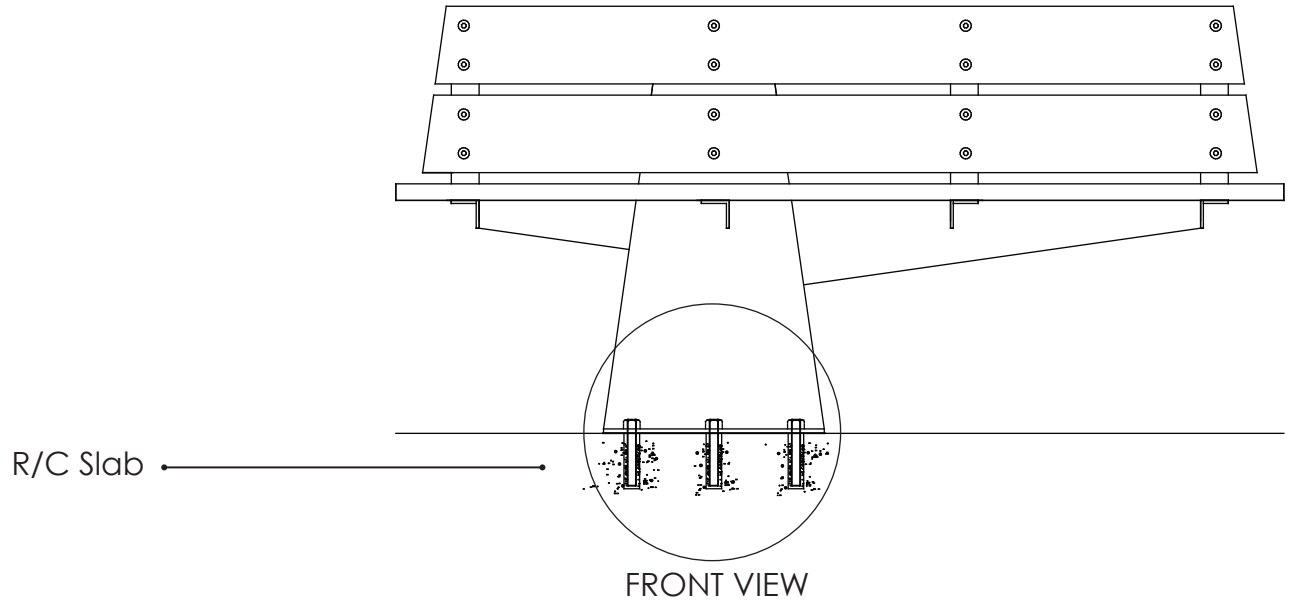

fixing options for prospect range

DETAIL 17 - PROSPECT TRUSS SEAT SURFACE FIXED

botton + gardiner

Phone 1300 762 701 Email info@bottongardiner.com.au

DRAWING NOT TO SCALE.