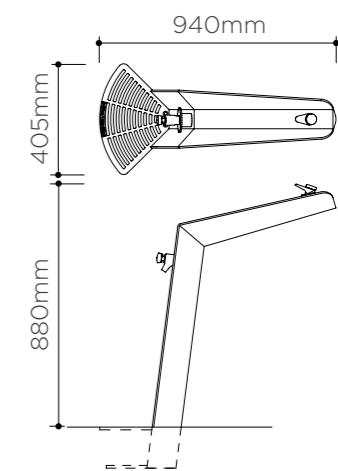

880mm high cantilever design - AS1428 Australian Standards compliant, wheelchair accessible
Suitable for outdoors

FIXING

Sub-surface fixed by others via 5 x M12 anchors & epoxy (not included)
See installation guide for details (foam form provided for footing)

PROSPECT DRINKING FOUNTAIN
WITH DOG BOWL & BOTTLE TAP

PROSPECT DRINKING FOUNTAIN
WITH DOG BOWL

PROSPECT DRINKING FOUNTAIN
WITH BOTTLE TAP

PROSPECT DRINKING FOUNTAIN