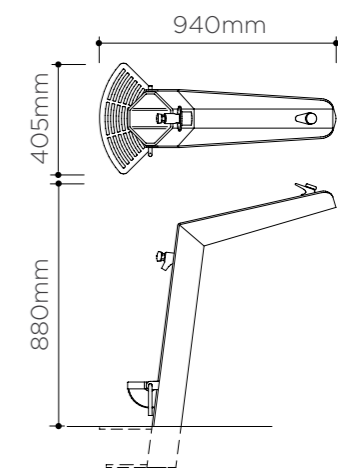

880mm high cantilever design - AS1428 Australian Standards compliant, wheelchair accessible
Suitable for outdoors

FIXING

Sub-surface fixed by others via 5 x M12 anchors & epoxy (not included)
See installation guide for details (foam form provided for footing)

PROSPECT DRINKING FOUNTAIN
WITH DOG BOWL & BOTTLE TAP

PROSPECT DRINKING FOUNTAIN
WITH DOG BOWL

PROSPECT DRINKING FOUNTAIN
WITH BOTTLE TAP

PROSPECT DRINKING FOUNTAIN