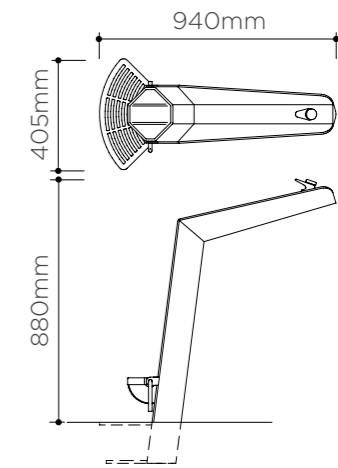

880mm high cantilever design - AS1428 Australian Standards compliant, wheelchair accessible
Suitable for outdoors

FIXING

Sub-surface fixed by others via 5 x M12 anchors & epoxy (not included)
See installation guide for details (foam form provided for footing)

PROSPECT DRINKING FOUNTAIN
WITH DOG BOWL & BOTTLE TAP

PROSPECT DRINKING FOUNTAIN
WITH DOG BOWL

PROSPECT DRINKING FOUNTAIN
WITH BOTTLE TAP

PROSPECT DRINKING FOUNTAIN