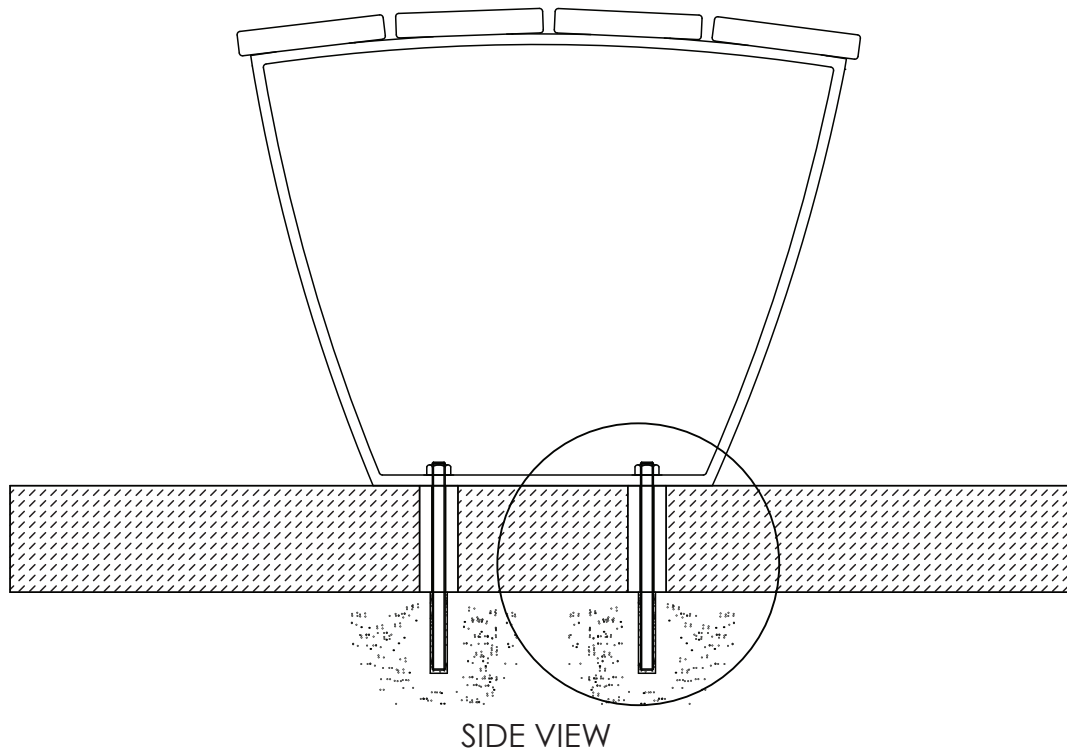

fixing options for benches, seats & tables

DETAIL 34 - NUVOLA SUBSURFACE FIX

botton + gardiner

Phone 1300 762 701 Email info@bottongardiner.com.au

DRAWING NOT TO SCALE.