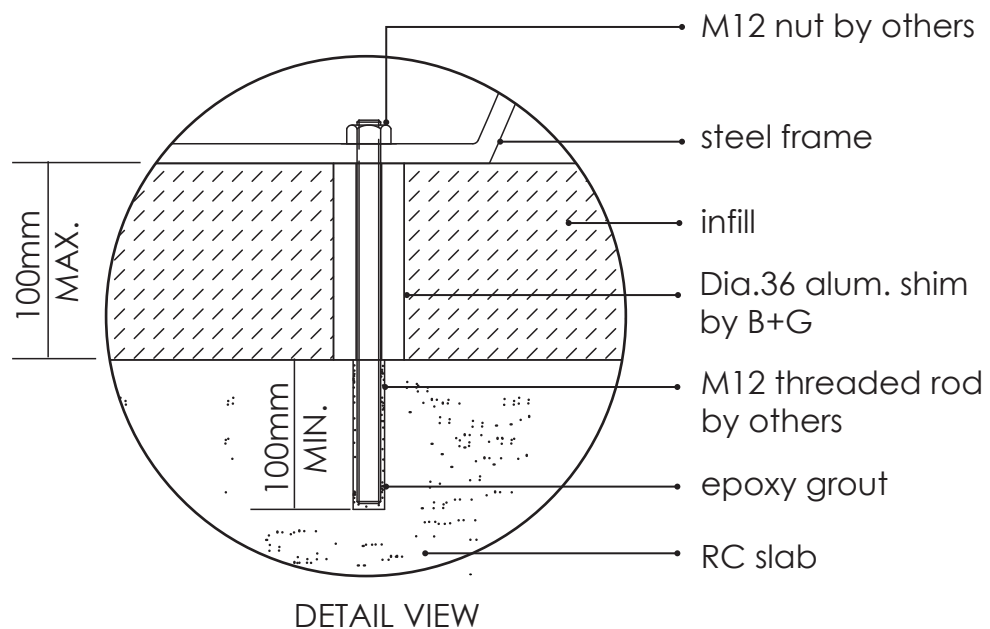

fixing options for benches, seats & tables

DETAIL 34 - NUVOLA SUBSURFACE FIX

botton + gardiner

Phone 1300 762 701 Email info@bottongardiner.com.au

DRAWING NOT TO SCALE.