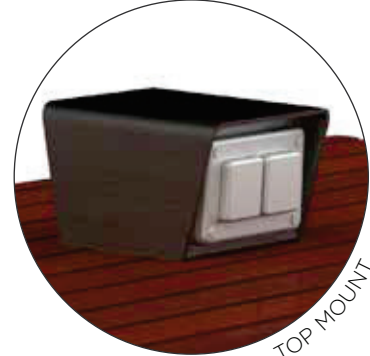

UMBRELLA HOLE  
+ FLANGE

SKATE  
STOPPERS

MEMORIAL  
PLAQUES

MID ARMRESTS

GPO  
OUTLETS

BOTTOM MOUNT

TOP MOUNT

CLASSIC ARMRESTS  
Available polished or powdercoated  
+ Urban seats - Classic | Post | Cantilever | Plinth  
+ Urban Benches - Broad | Post + Plinth