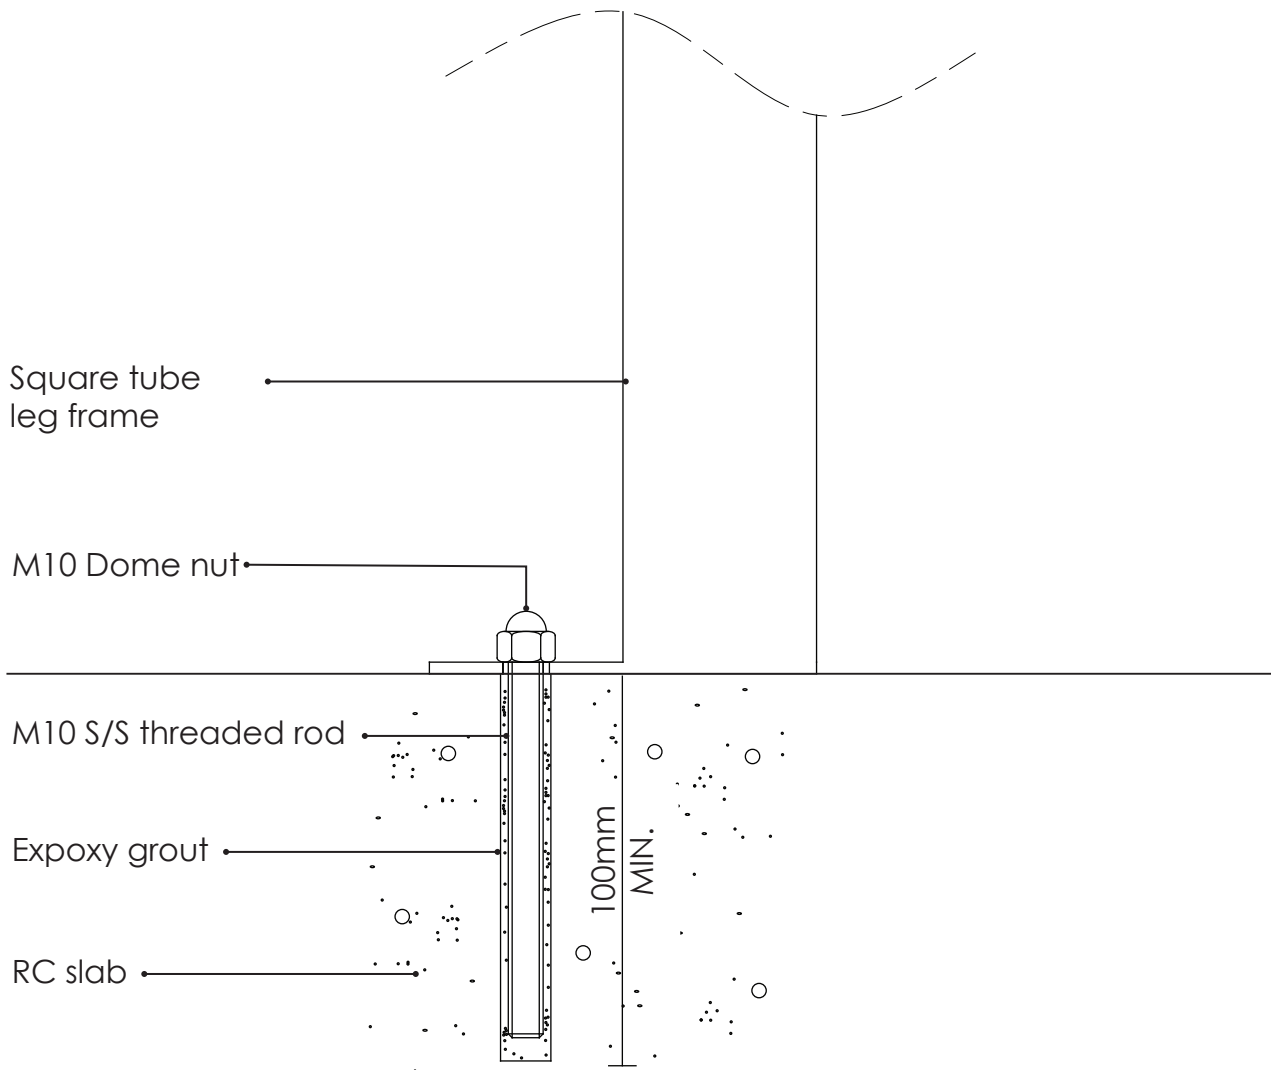

fixing options for tables & benches

SURFACE FIXED OFFSET WELDED TAB

botton + gardiner

Phone 1300 762 701 Email info@bottongardiner.com.au

DRAWING NOT TO SCALE.